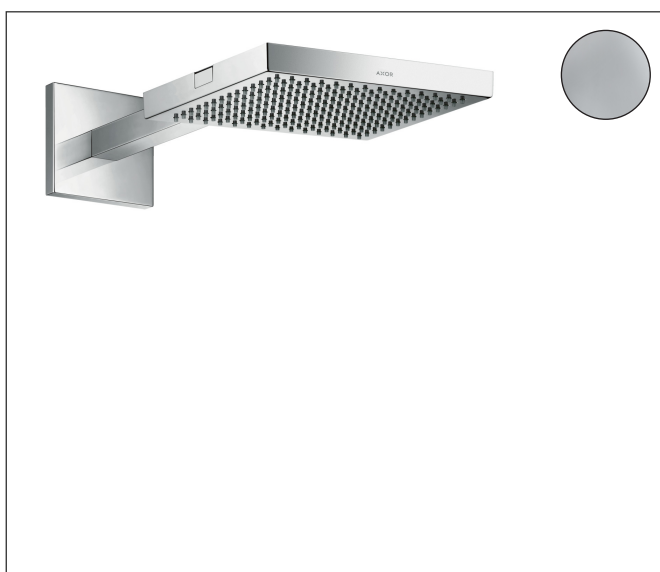

Brand	AXOR
Art. Name	AXOR ShowerSolutions Showerhead 240 1-Jet with Showerarm Trim, 2.5 GPM
Art. Nr.	10925001
Surface	Chrome
Pos.	1

Product Picture

Features

- Consists of: overhead shower, showerarm, escutcheon
- Showerhead size: 240 x 240 mm
- Spray pattern: RainAir
- Maximum flow rate (at 3 bar): 9.5 l/min
- 196 no-clog spray nozzles
- Spray disc surface: fully finished matching spray face
- Spray disc removable for cleaning
- Not included: base set

Drawing

Technology

Spray Types