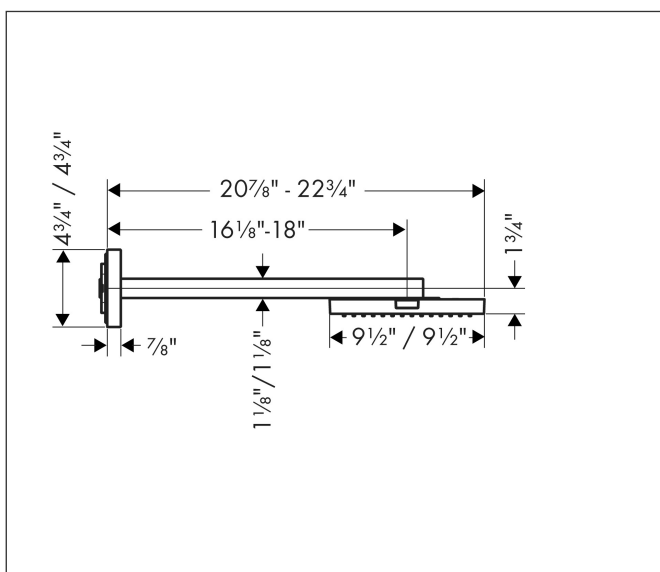

Drawing

Technology

Spray Types