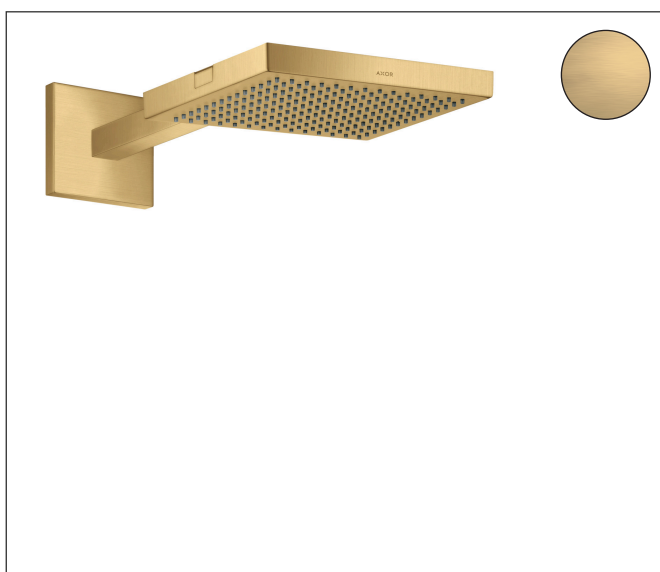

Brand AXOR
 Art. Name **AXOR ShowerSolutions** Showerhead 240 1-Jet with Showerarm Trim, 2.5 GPM
 Art. Nr. 10925251
 Surface Brushed Gold Optic
 Pos. 1

Product Picture

Drawing

Features

- Consists of: overhead shower, showerarm, escutcheon
- Showerhead size: 240 x 240 mm
- Spray pattern: RainAir
- Maximum flow rate (at 3 bar): 9.5 l/min
- 196 no-clog spray nozzles
- Spray disc surface: fully finished matching spray face
- Spray disc removable for cleaning
- Not included: base set

Technology

Spray Types