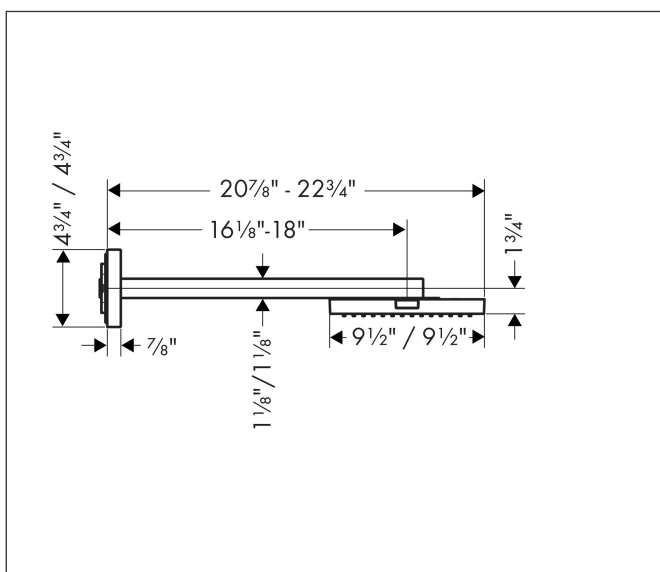

Brand AXOR
 Art. Name **AXOR ShowerSolutions** Showerhead 240 1-Jet with Showerarm Trim, 2.5 GPM
 Art. Nr. 10925251
 Surface Brushed Gold Optic
 Pos. 1

Product Picture

Drawing

Features

- Consists of: overhead shower, showerarm, escutcheon
- Showerhead size: 240 x 240 mm
- Spray pattern: RainAir
- Maximum flow rate (at 3 bar): 9.5 l/min
- 196 no-clog spray nozzles
- Spray disc surface: fully finished matching spray face
- Spray disc removable for cleaning
- Not included: base set