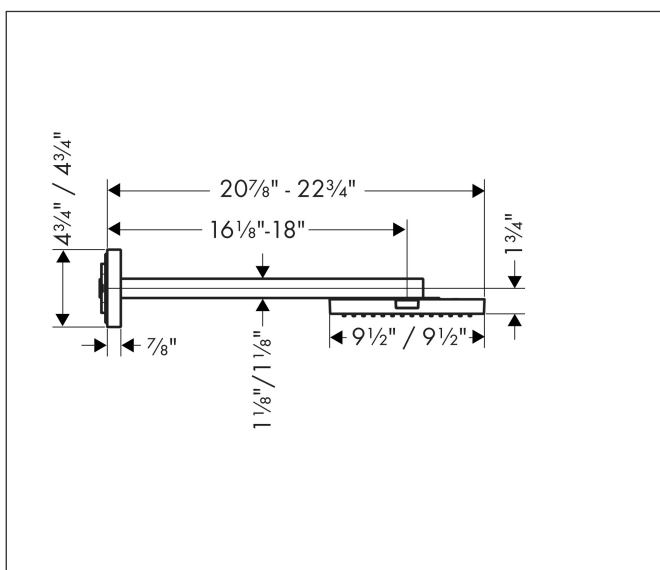

Drawing

Technology

Spray Types