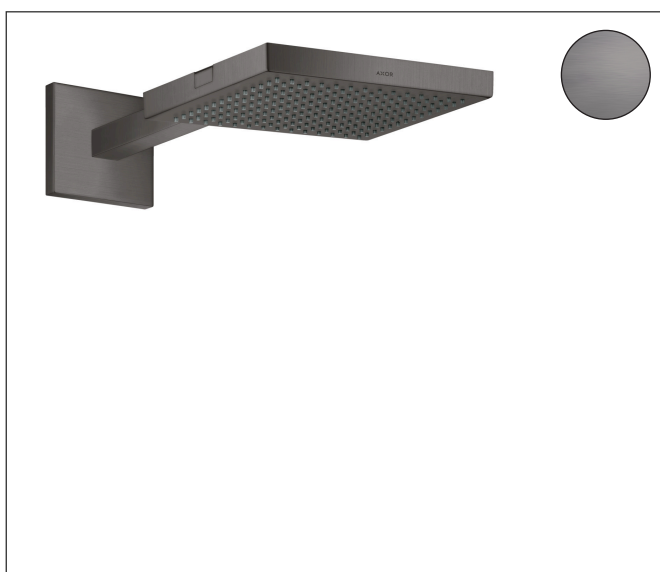

Brand AXOR  
 Art. Name **AXOR ShowerSolutions** Showerhead 240 1-Jet with Showerarm Trim, 2.5 GPM  
 Art. Nr. 10925341  
 Surface Brushed Black Chrome  
 Pos. 1

## Product Picture

## Features

- Consists of: overhead shower, showerarm, escutcheon
- Showerhead size: 240 x 240 mm
- Spray pattern: RainAir
- Maximum flow rate (at 3 bar): 9.5 l/min
- 196 no-clog spray nozzles
- Spray disc surface: fully finished matching spray face
- Spray disc removable for cleaning
- Not included: base set