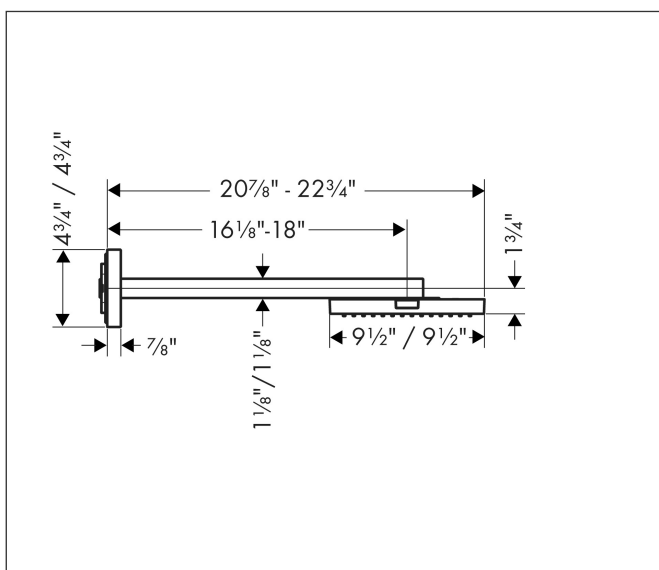

Drawing

Technology

Spray Types