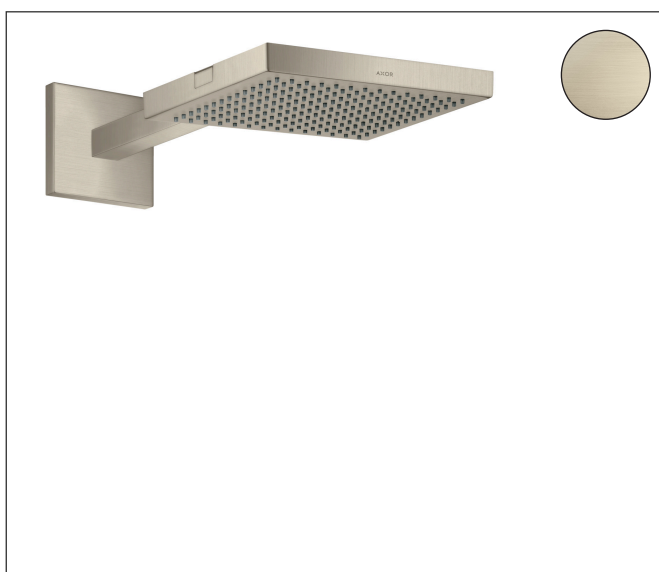

Brand AXOR  
 Art. Name **AXOR ShowerSolutions** Showerhead 240 1-Jet with Showerarm Trim, 2.5 GPM  
 Art. Nr. 10925821  
 Surface Brushed Nickel  
 Pos. 1

## Product Picture

## Features

- Consists of: overhead shower, showerarm, escutcheon
- Showerhead size: 240 x 240 mm
- Spray pattern: RainAir
- Maximum flow rate (at 3 bar): 9.5 l/min
- 196 no-clog spray nozzles
- Spray disc surface: fully finished matching spray face
- Spray disc removable for cleaning
- Not included: base set