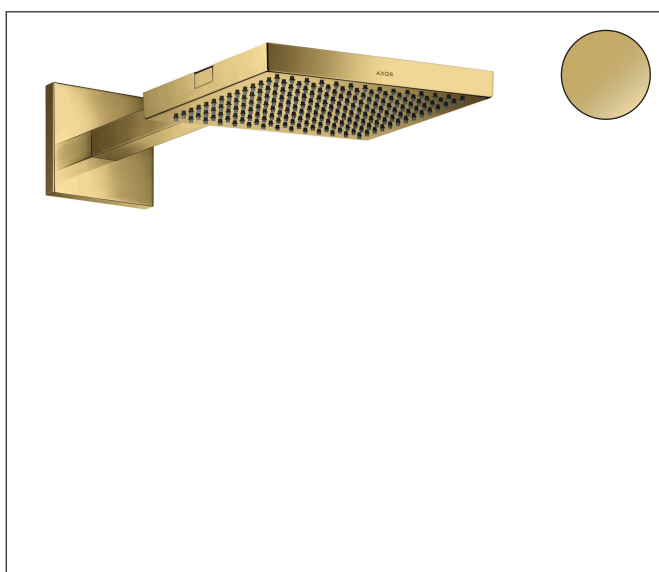

Brand AXOR
 Art. Name **AXOR ShowerSolutions** Showerhead 240 1-Jet with Showerarm Trim, 2.5 GPM
 Art. Nr. 10925991
 Surface Polished Gold Optic
 Pos. 1

Product Picture

Drawing

Features

- Consists of: overhead shower, showerarm, escutcheon
- Showerhead size: 240 x 240 mm
- Spray pattern: RainAir
- Maximum flow rate (at 3 bar): 9.5 l/min
- 196 no-clog spray nozzles
- Spray disc surface: fully finished matching spray face
- Spray disc removable for cleaning
- Not included: base set

Technology

Spray Types