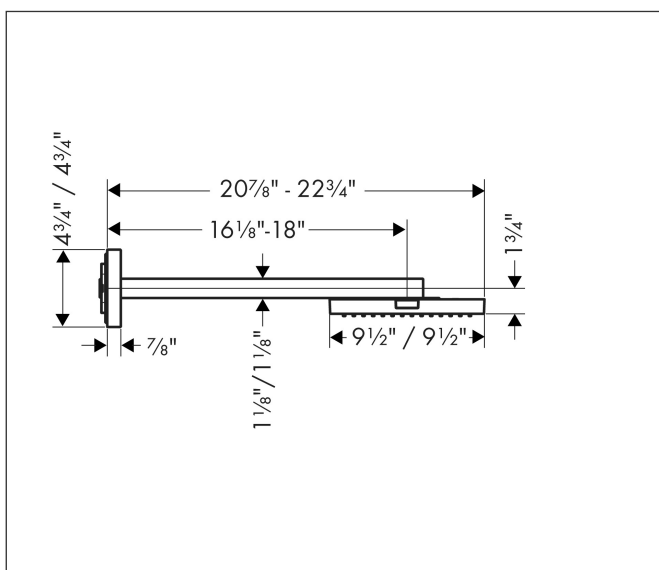

Brand AXOR
 Art. Name **AXOR ShowerSolutions** Showerhead 240 1-Jet with Showerarm Trim, 2.5 GPM
 Art. Nr. 10925991
 Surface Polished Gold Optic
 Pos. 1

Product Picture

Drawing

Features

- Consists of: overhead shower, showerarm, escutcheon
- Showerhead size: 240 x 240 mm
- Spray pattern: RainAir
- Maximum flow rate (at 3 bar): 9.5 l/min
- 196 no-clog spray nozzles
- Spray disc surface: fully finished matching spray face
- Spray disc removable for cleaning
- Not included: base set