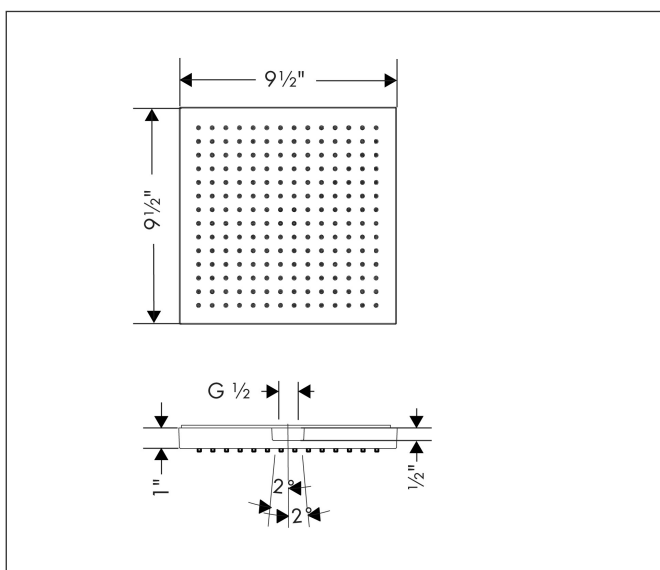

Brand AXOR
 Art. Name **AXOR ShowerSolutions** Showerhead 240 1-Jet, 2.5 GPM
 Art. Nr. 10926001
 Surface Chrome
 Pos. 1

Product Picture

Features

- Showerhead size: 240 x 240 mm
- Spray pattern: RainAir
- Maximum flow rate (at 3 bar): 9.5 l/min
- 196 no-clog spray nozzles
- Spray disc surface: fully finished matching spray face
- Spray disc removable for cleaning

Drawing

Technology

Spray Types