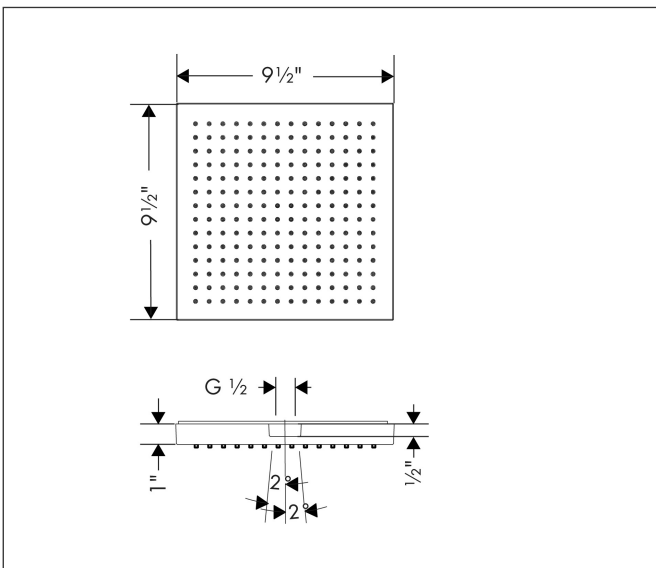

Drawing

Technology

Spray Types