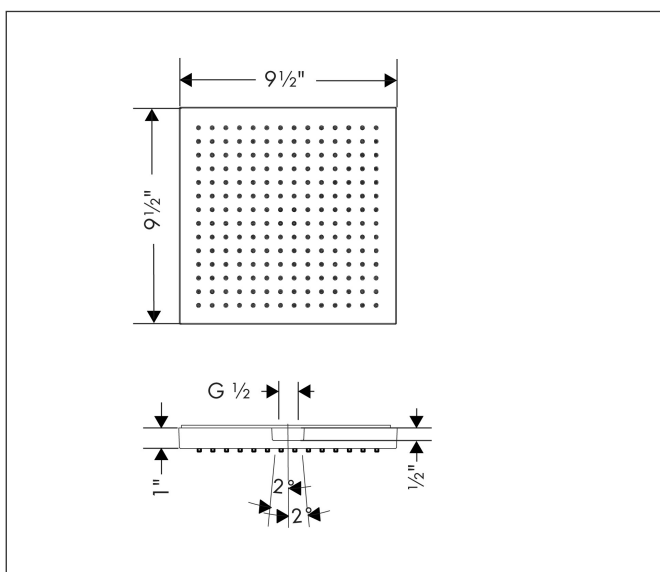

Brand AXOR
 Art. Name **AXOR ShowerSolutions** Showerhead 240 1-Jet, 2.5 GPM
 Art. Nr. 10926331
 Surface Polished Black Chrome
 Pos. 1

Product Picture

Features

- Showerhead size: 240 x 240 mm
- Spray pattern: RainAir
- Maximum flow rate (at 3 bar): 9.5 l/min
- 196 no-clog spray nozzles
- Spray disc surface: fully finished matching spray face
- Spray disc removable for cleaning

Drawing

Technology

Spray Types