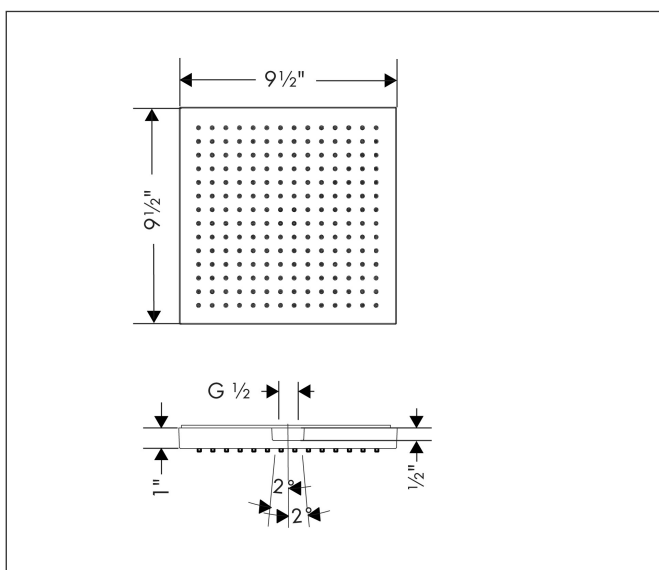

Drawing

Technology

Spray Types