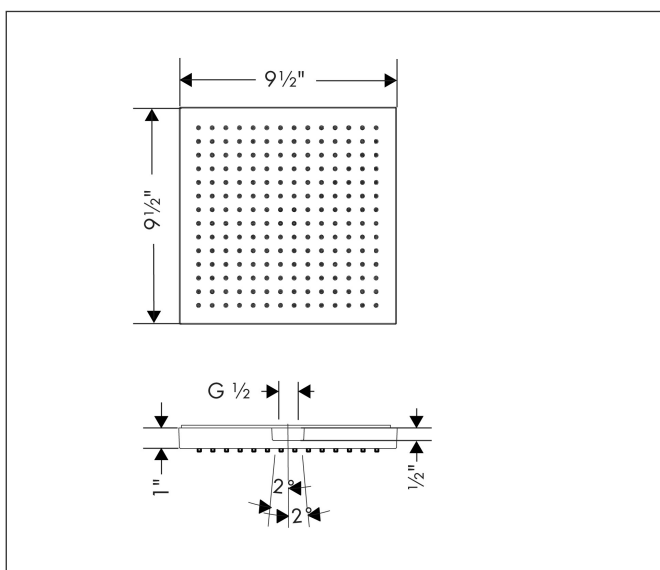

Brand AXOR
 Art. Name **AXOR ShowerSolutions** Showerhead 240 1-Jet, 2.5 GPM
 Art. Nr. 10926821
 Surface Brushed Nickel
 Pos. 1

Product Picture

Features

- Showerhead size: 240 x 240 mm
- Spray pattern: RainAir
- Maximum flow rate (at 3 bar): 9.5 l/min
- 196 no-clog spray nozzles
- Spray disc surface: fully finished matching spray face
- Spray disc removable for cleaning

Drawing

Technology

Spray Types