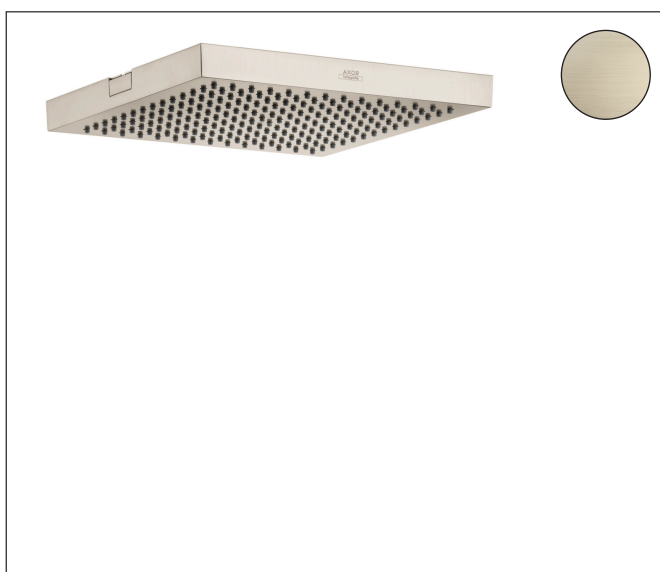

Brand AXOR
 Art. Name **AXOR ShowerSolutions** Showerhead 240 1-Jet, 2.5 GPM
 Art. Nr. 10926821
 Surface Brushed Nickel
 Pos. 1

Product Picture

Features

- Showerhead size: 240 x 240 mm
- Spray pattern: RainAir
- Maximum flow rate (at 3 bar): 9.5 l/min
- 196 no-clog spray nozzles
- Spray disc surface: fully finished matching spray face
- Spray disc removable for cleaning