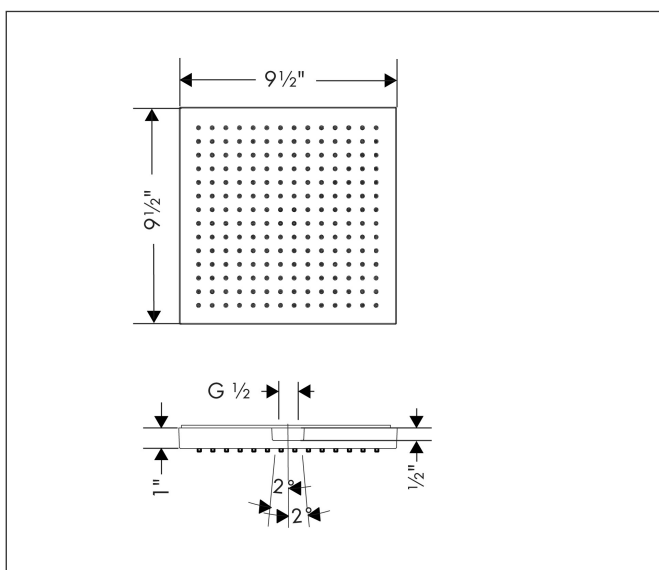

Brand AXOR
 Art. Name **AXOR ShowerSolutions** Showerhead 240 1-Jet, 2.5 GPM
 Art. Nr. 10926991
 Surface Polished Gold Optic
 Pos. 1

Product Picture

Features

- Showerhead size: 240 x 240 mm
- Spray pattern: RainAir
- Maximum flow rate (at 3 bar): 9.5 l/min
- 196 no-clog spray nozzles
- Spray disc surface: fully finished matching spray face
- Spray disc removable for cleaning

Drawing

Technology

Spray Types