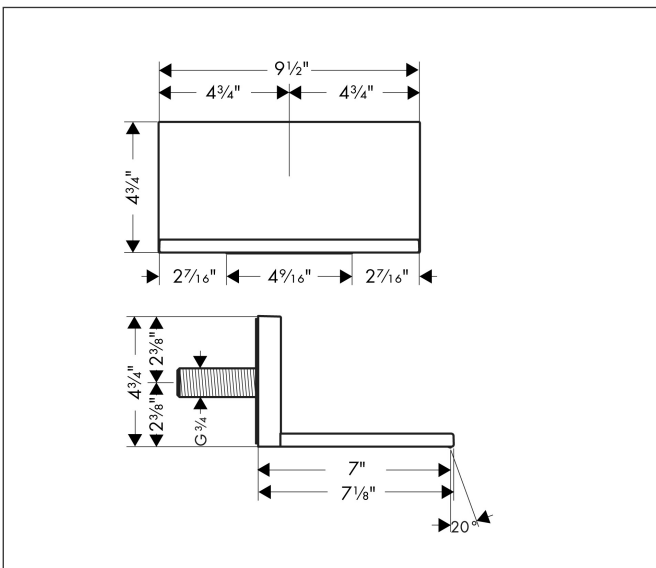

Brand AXOR
 Art. Name **AXOR ShowerSolutions** Tub Spout Trim 10" x 5"
 Art. Nr. 10942251
 Surface Brushed Gold Optic
 Pos. 1

Product Picture

Features

- Maximum flow rate (at 3 bar): 21 l/min
- Solid brass
- Scope of supply: bath tub filler, mounting material, installation manual

Drawing

Technology