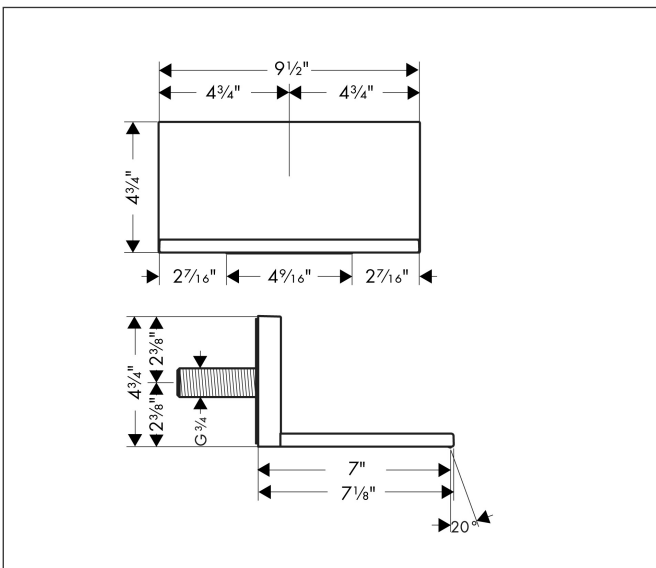

Brand AXOR
 Art. Name **AXOR ShowerSolutions** Tub Spout Trim 10" x 5"
 Art. Nr. 10942341
 Surface Brushed Black Chrome
 Pos. 1

Product Picture

Features

- Maximum flow rate (at 3 bar): 21 l/min
- Solid brass
- Scope of supply: bath tub filler, mounting material, installation manual

Drawing

Technology