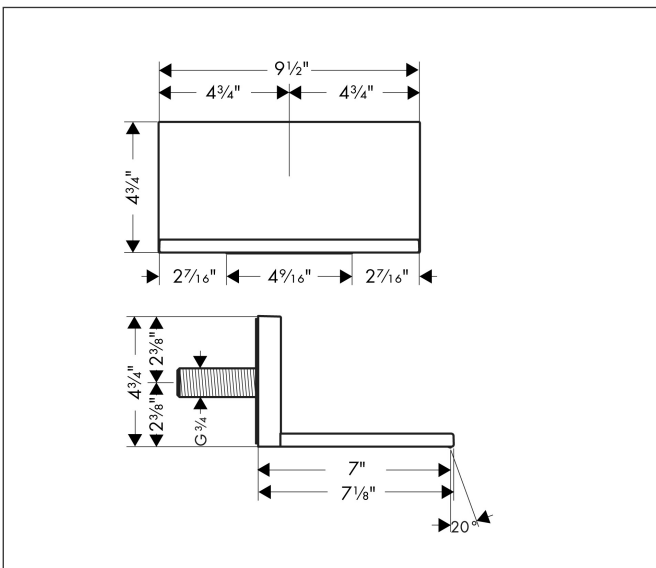

Brand AXOR
 Art. Name **AXOR ShowerSolutions** Tub Spout Trim 10" x 5"
 Art. Nr. 10942821
 Surface Brushed Nickel
 Pos. 1

Product Picture

Features

- Maximum flow rate (at 3 bar): 21 l/min
- Solid brass
- Scope of supply: bath tub filler, mounting material, installation manual

Drawing

Technology