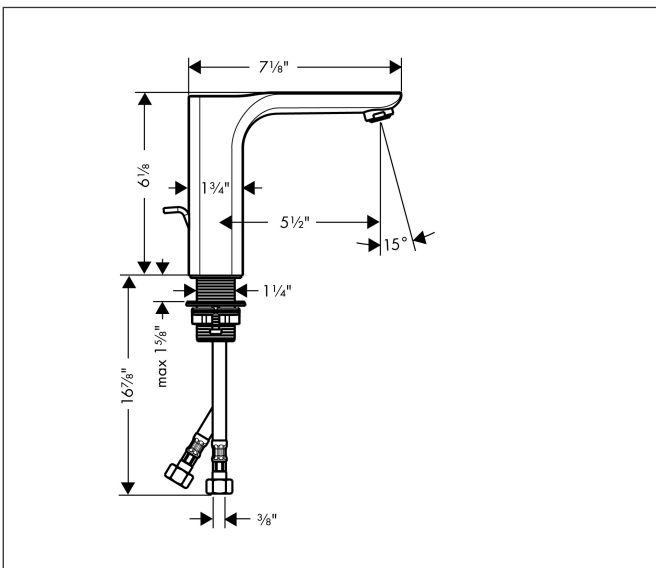

Brand AXOR
Art. Name **AXOR Urquiola** Single-Hole Faucet 130 with Pop-Up Drain, 1.2 GPM
Art. Nr. 11020001
Surface Chrome
Pos. 1

Product Picture

Features

- Handle design: lever handle
- Spray pattern: aerated spray
- Maximum flow rate (at 3 bar): 4.5 l/min
- Ceramic cartridge
- Pop-up drain G 1

Drawing

Technology