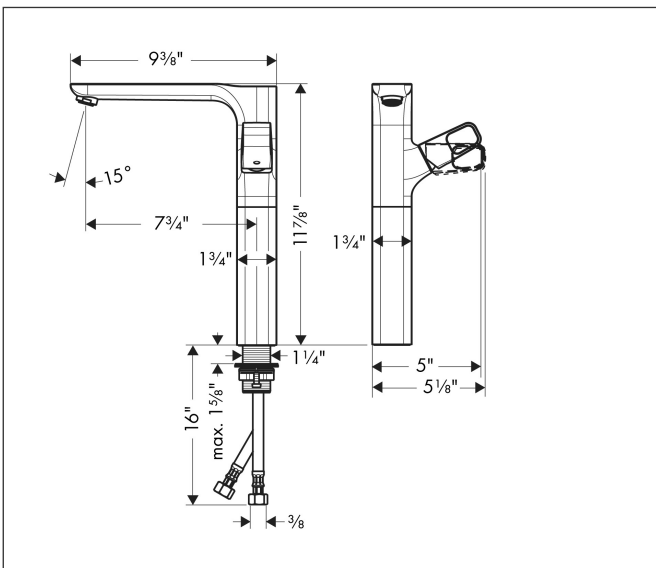

Brand AXOR
Art. Name **AXOR Urquiola** Single-Hole Faucet 280, 1.2 GPM, without Pop-up Drain
Art. Nr. 11035001
Surface Chrome
Pos. 1

Product Picture

Features

- Handle design: lever handle
- Spray pattern: aerated spray
- Maximum flow rate (at 3 bar): 4.5 l/min
- Ceramic cartridge

Drawing

Technology