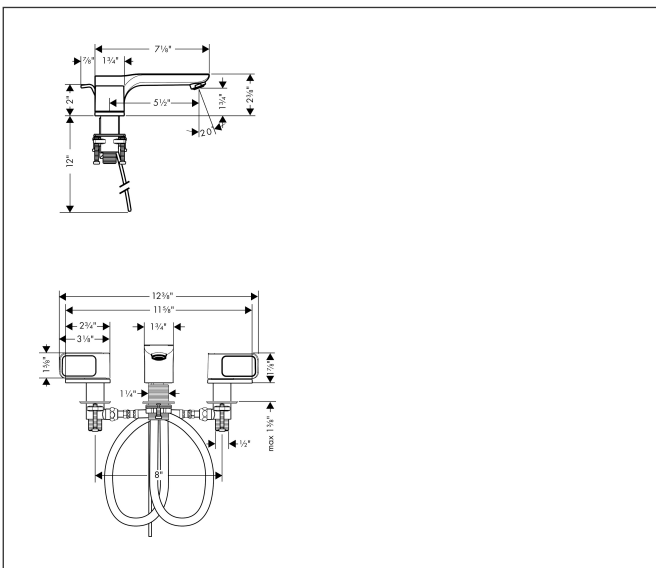

Brand AXOR
 Art. Name **AXOR Urquiola** Widespread Faucet 50 with Pop-Up Drain, 1.2 GPM
 Art. Nr. 11041001
 Surface Chrome
 Pos. 1

Product Picture

Features

- Handle design: lever handle
- Spray pattern: aerated spray
- Maximum flow rate (at 3 bar): 4.5 l/min
- Ceramic valves hot/cold 90°
- Pop-up drain G 1

Drawing

Technology