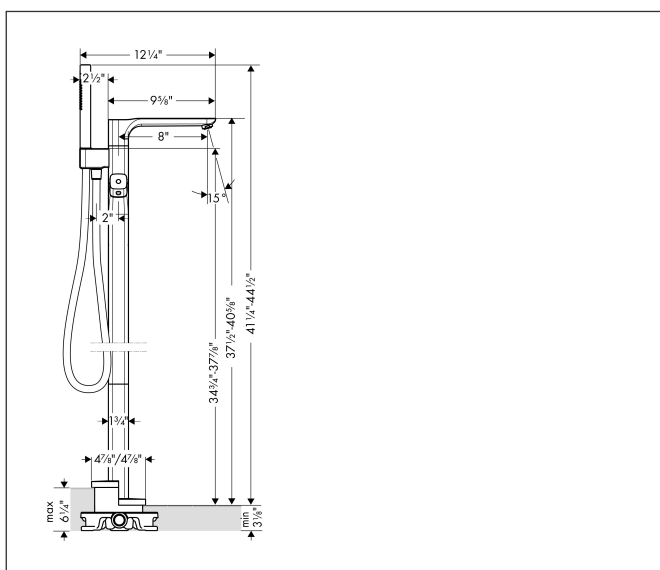

Brand AXOR
 Art. Name **AXOR Urquiola** Thermostatic Freestanding Tub Filler Trim with 1.75 GPM
 Handshower
 Art. Nr. 11423001
 Surface Chrome
 Pos. 1

Product Picture

Features

- Thermostat cartridge, shut-off / diverter valve
- Spray type faucet: aerated spray
- Spray type handshower: Rain, MonoRain
- Maximum flow rate (at 3 bar): 20 l/min
- Flow rate of handshower (at 3 bar): 6.6 l/min
- Safety stop at 40°C
- Adjustable temperature limit
- Non-return valve
- Not suitable for continuous flow water heaters

Drawing

Technology

Spray Types