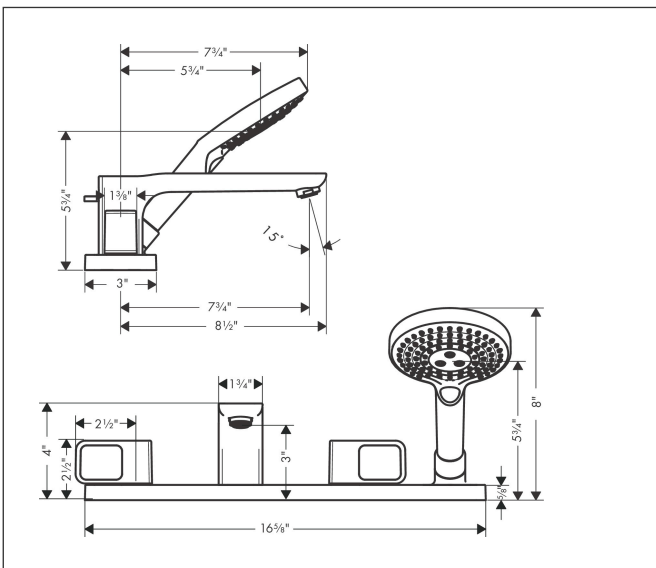

Brand	AXOR
Art. Name	AXOR Urquiola 4-Hole Roman Tub Set Trim with 1.75 GPM Handshower
Art. Nr.	11446001
Surface	Chrome
Pos.	1

Product Picture

Features

- Maximum flow rate (at 3 bar): 22.7 l/min
- Flow rate of handshower (at 3 bar): 6.6 l/min
- Ceramic valves hot/cold 90°
- Diverter with automatic resetting
- Non-return valve

Drawing

Technology