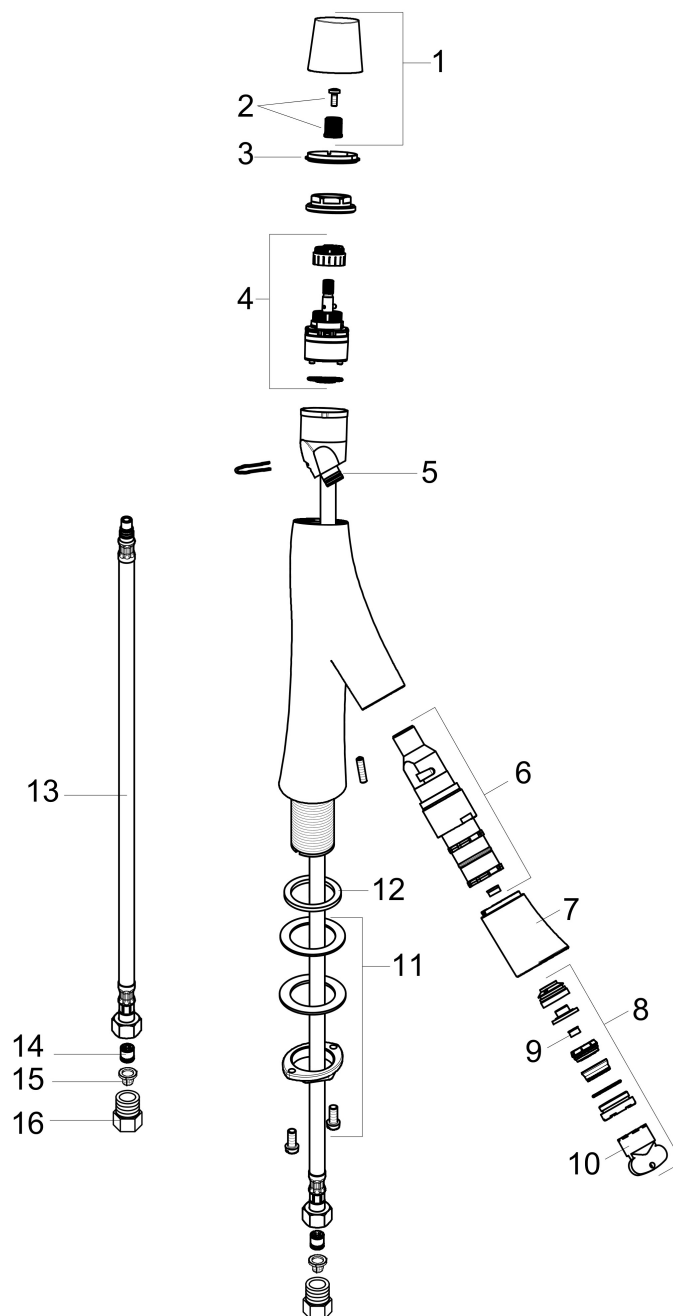

## Features

- Handle design: cylinder handle
- Spray pattern: shower spray
- Maximum flow rate (at 3 bar): 3.4 l/min
- Flow rate booster at 3 bar: 4.5 l/min
- Ceramic valve for volume control
- ceramic cartridge for temperature control
- Separation of temperature and volume control

## Drawing

## Spare Parts Drawings for build year: >07/16

Brand AXOR  
 Art. Name **AXOR Starck Organic** 2-Handle Faucet 170, 1.2 GPM, without Pop-up Drain  
 Art. Nr. 12012001  
 Surface Chrome  
 Pos. 1

## Spare parts list for build year: >07/16

Pos.	Description	Article number
1	handle	98296000
2	handle fixing set	98932000
3	color-ring cold / hot water	98304000
4	cartridge, assy	98303000
5	O-ring 11x1,5	98385000
6	shut off cartridge	98301000
7	spout cpl.	98297000
8	spray former	98299000
9	flow limiter (4 l/min)	92491000
10	special tool	95158000
11	fixing set (Ø 32)	13961000
12	flat seal	98749000
13	connection hose 900 mm M8x0,75 G3/8	95372000
14	non return valve DW 10	96456000
15	filter packing	95291000
16	adapter for connection hose	88802000