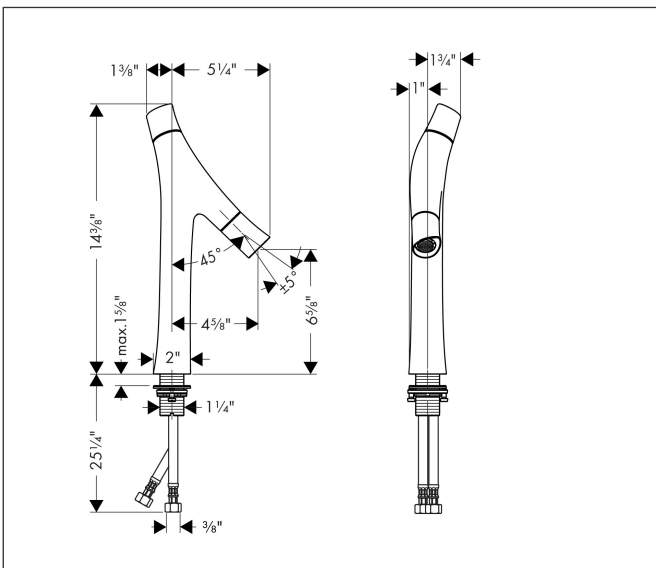

Brand	AXOR
Art. Name	AXOR Starck Organic 2-Handle Faucet 170, 1.2 GPM, without Pop-up Drain
Art. Nr.	12012001
Surface	Chrome
Pos.	1

Product Picture

Features

- Handle design: cylinder handle
- Spray pattern: shower spray
- Maximum flow rate (at 3 bar): 3.4 l/min
- Flow rate booster at 3 bar: 4.5 l/min
- Ceramic valve for volume control
- ceramic cartridge for temperature control
- Separation of temperature and volume control

Drawing

Technology