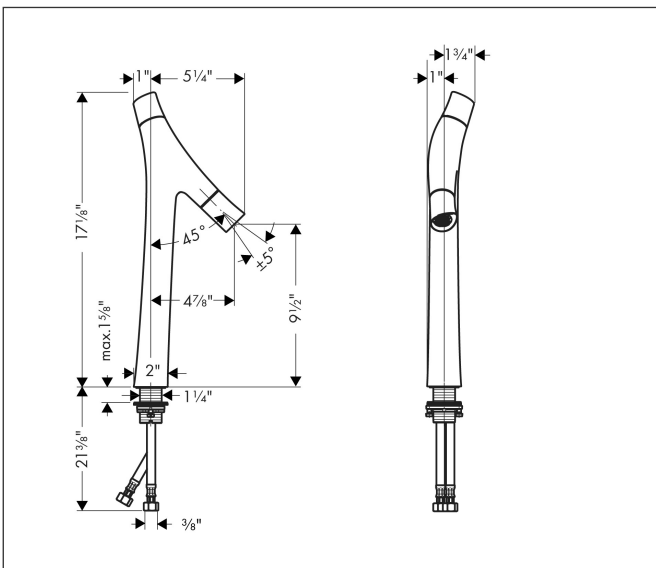

Brand	AXOR
Art. Name	AXOR Starck Organic 2-Handle Faucet 240, 1.2 GPM, without Pop-up Drain
Art. Nr.	12013001
Surface	Chrome
Pos.	1

Product Picture

Features

- Handle design: cylinder handle
- Spray pattern: shower spray
- Maximum flow rate (at 3 bar): 3.4 l/min
- Flow rate booster at 3 bar: 4.5 l/min
- Ceramic valve for volume control
- ceramic cartridge for temperature control
- Separation of temperature and volume control

Drawing

Technology

Brand AXOR
Art. Name **AXOR Starck Organic** 2-Handle Faucet 240, 1.2 GPM, without Pop-up Drain
Art. Nr. 12013001
Surface Chrome
Pos. 1

Spare Parts Drawings for build year: >07/16

Brand AXOR
 Art. Name **AXOR Starck Organic** 2-Handle Faucet 240, 1.2 GPM, without Pop-up Drain
 Art. Nr. 12013001
 Surface Chrome
 Pos. 1

Spare parts list for build year: >07/16

Pos.	Description	Article number
1	handle	98296000
2	handle fixing set	98932000
3	color-ring cold / hot water	98304000
4	cartridge, assy	98303000
5	O-ring 11x1,5	98385000
6	shut off cartridge	98301000
7	spout cpl.	98297000
8	spray former	98299000
9	flow limiter (4 l/min)	92491000
10	special tool	95158000
11	fixing set (Ø 32)	13961000
12	flat seal	98749000
13	connection hose 900 mm M8x0,75 G3/8	95372000
14	non return valve DW 10	96456000
15	filter packing	95291000
16	adapter for connection hose	88802000