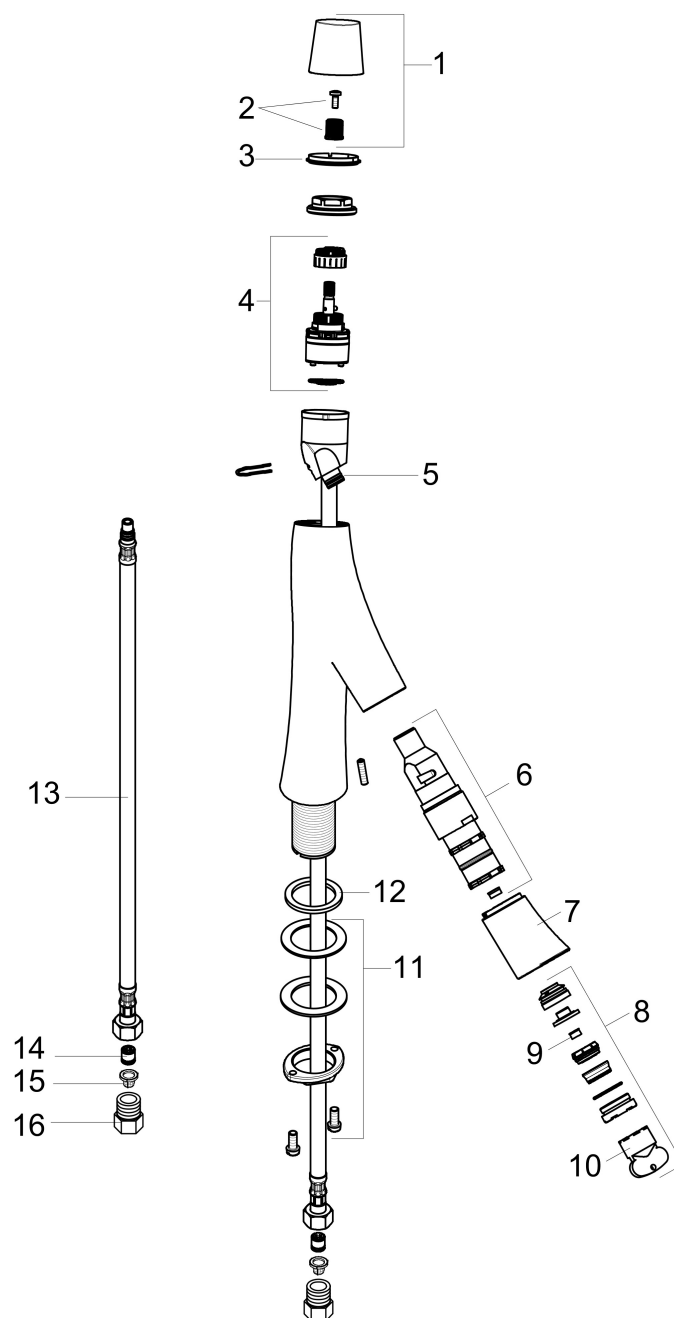

Brand	AXOR
Art. Name	AXOR Starck Organic 2-Handle Faucet 240, 1.2 GPM, without Pop-up Drain
Art. Nr.	12013001
Surface	Chrome
Pos.	1

Product Picture

Features

- Handle design: cylinder handle
- Spray pattern: shower spray
- Maximum flow rate (at 3 bar): 3.4 l/min
- Flow rate booster at 3 bar: 4.5 l/min
- Ceramic valve for volume control
- ceramic cartridge for temperature control
- Separation of temperature and volume control

Drawing

Technology

Brand AXOR
Art. Name **AXOR Starck Organic** 2-Handle Faucet 240, 1.2 GPM, without Pop-up Drain
Art. Nr. 12013001
Surface Chrome
Pos. 1

Spare Parts Drawings for build year: >07/16

Brand AXOR
 Art. Name **AXOR Starck Organic** 2-Handle Faucet 240, 1.2 GPM, without Pop-up Drain
 Art. Nr. 12013001
 Surface Chrome
 Pos. 1

Spare parts list for build year: >07/16

Pos.	Description	Article number
1	handle	98296000
2	handle fixing set	98932000
3	color-ring cold / hot water	98304000
4	cartridge, assy	98303000
5	O-ring 11x1,5	98385000
6	shut off cartridge	98301000
7	spout cpl.	98297000
8	spray former	98299000
9	flow limiter (4 l/min)	92491000
10	special tool	95158000
11	fixing set (Ø 32)	13961000
12	flat seal	98749000
13	connection hose 900 mm M8x0,75 G3/8	95372000
14	non return valve DW 10	96456000
15	filter packing	95291000
16	adapter for connection hose	88802000