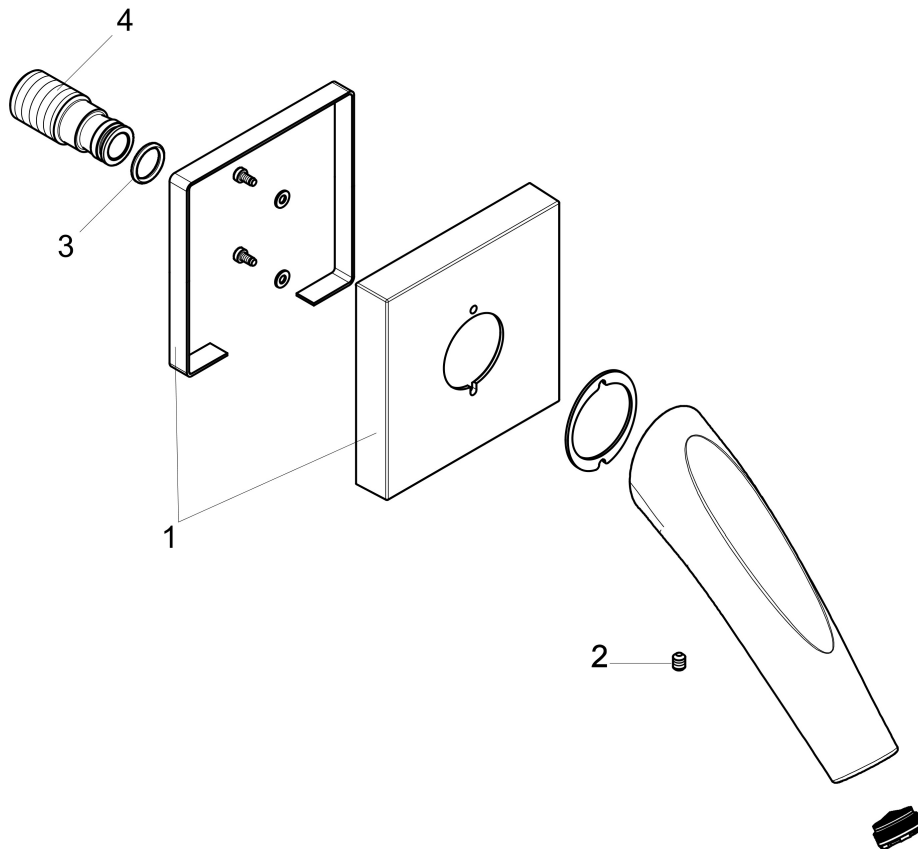

Brand AXOR
 Art. Name **AXOR Starck Organic** Tub Spout
 Art. Nr. 12417001
 Surface Chrome
 Pos. 1

Product Picture

Features

- Maximum flow rate (at 3 bar): 27 l/min
- Solid brass
- Scope of supply: 1/2" female and 3/4" male adaptor included

Drawing

Technology

Brand AXOR
Art. Name **AXOR Starck Organic** Tub Spout
Art. Nr. 12417001
Surface Chrome
Pos. 1

Spare Parts Drawings for build year: >03/13

Brand AXOR
Art. Name **AXOR Starck Organic** Tub Spout
Art. Nr. 12417001
Surface Chrome
Pos. 1

Spare parts list for build year: >03/13

Pos.	Description	Article number
1	escutcheon	98357000
2	hollow set screw M6x8	97810000
3	O-ring 16x2,5	98134000
4	connecting thread	96472001
a	special tool	95290000