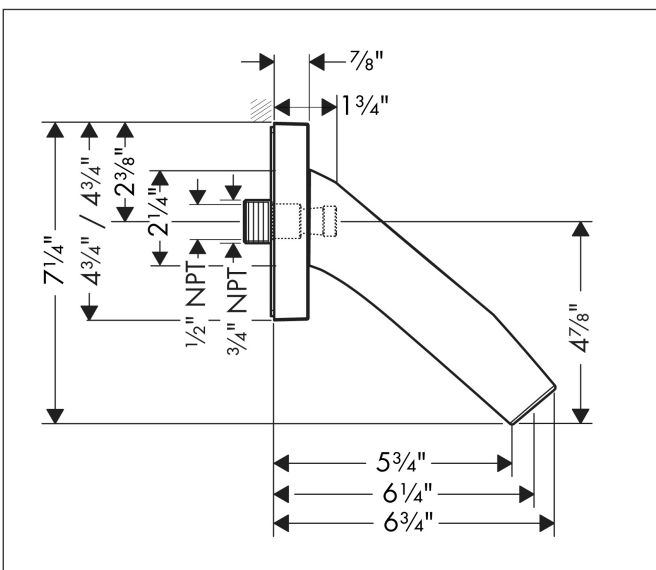

Brand AXOR
 Art. Name **AXOR Starck Organic** Tub Spout
 Art. Nr. 12417001
 Surface Chrome
 Pos. 1

Product Picture

Features

- Maximum flow rate (at 3 bar): 27 l/min
- Solid brass
- Scope of supply: 1/2" female and 3/4" male adaptor included

Drawing

Technology

Brand AXOR
Art. Name **AXOR Starck Organic** Tub Spout
Art. Nr. 12417001
Surface Chrome
Pos. 1

Spare Parts Drawings for build year: >03/13

Brand AXOR
Art. Name **AXOR Starck Organic** Tub Spout
Art. Nr. 12417001
Surface Chrome
Pos. 1

Spare parts list for build year: >03/13

Pos.	Description	Article number
1	escutcheon	98357000
2	hollow set screw M6x8	97810000
3	O-ring 16x2,5	98134000
4	connecting thread	96472001
a	special tool	95290000