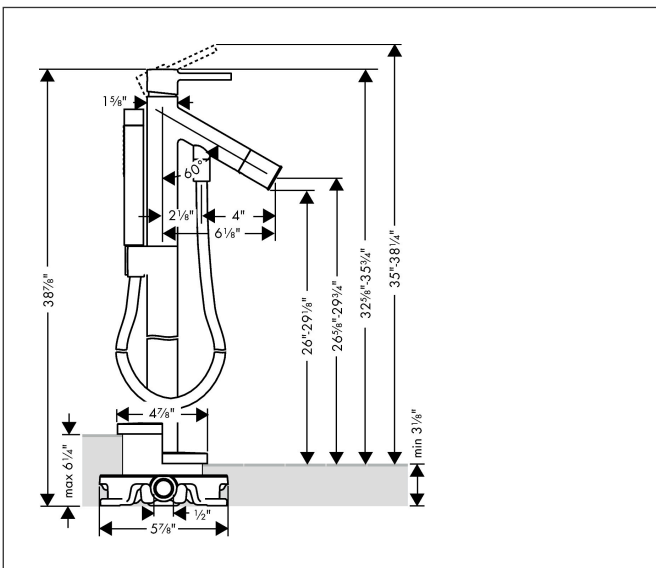

Brand AXOR
 Art. Name **AXOR Starck** Freestanding Tub Filler Trim with 1.75 GPM Handshower
 Art. Nr. 12456251
 Surface Brushed Gold Optic
 Pos. 1

Product Picture

Features

- Spray type handshower: Stream, IntenseRain
- Maximum flow rate (at 3 bar): 22 l/min
- Flow rate of handshower (at 3 bar): 6.6 l/min
- Non-return valve

Drawing

Technology

Spray Types