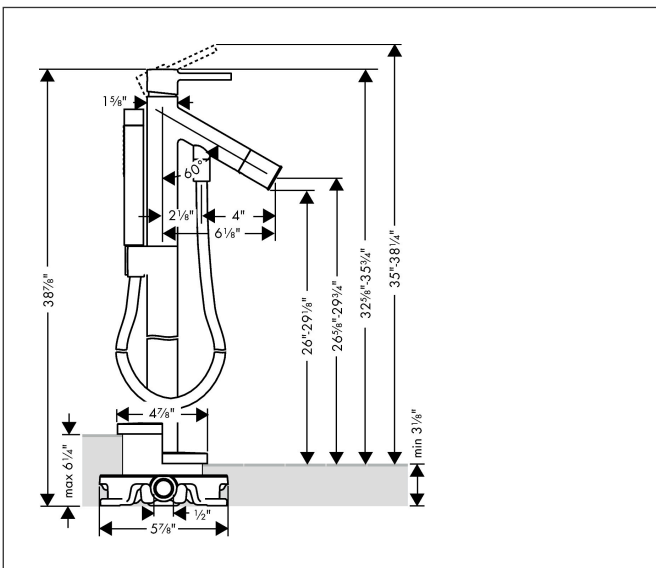

Drawing

Technology

Spray Types