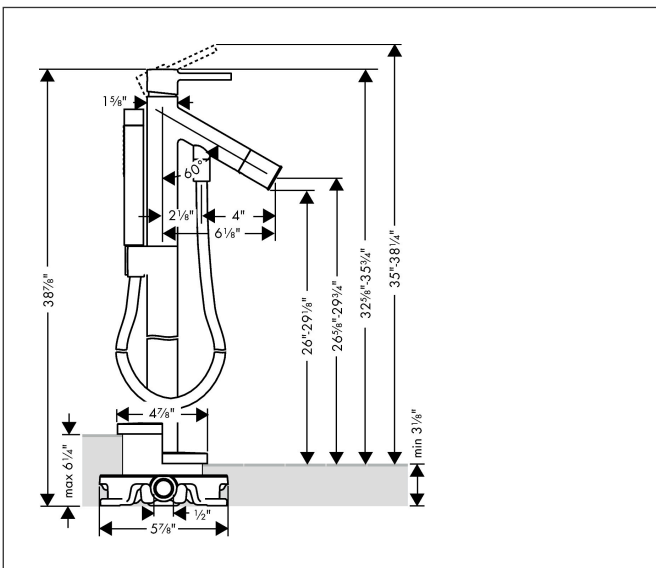

Brand AXOR
 Art. Name **AXOR Starck** Freestanding Tub Filler Trim with 1.75 GPM Handshower
 Art. Nr. 12456821
 Surface Brushed Nickel
 Pos. 1

Product Picture

Features

- Spray type handshower: Stream, IntenseRain
- Maximum flow rate (at 3 bar): 22 l/min
- Flow rate of handshower (at 3 bar): 6.6 l/min
- Non-return valve

Drawing

Technology

Spray Types