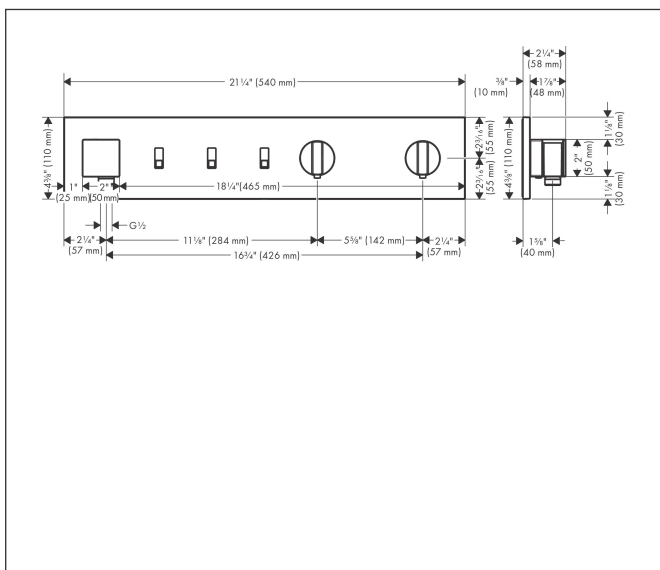

Brand AXOR
 Art. Name **AXOR ShowerComposition** Thermostatic Module Trim for 3 Functions
 Art. Nr. 12572251
 Product Finish brushed gold optic
 Pos. 7

Product Picture

Features

- Outlets may be operated simultaneously
- Sliding movement of handle for switching water on and off
- temperature and water flow control
- Depending on volume flow and installation situation approx. 50% flow rate reduction and integrated shut off function
- Thermostatic cartridge, Start/stop cartridge
- Flow with Restrictor: 1.75 GPM (6.6 L/Min)
- Flow without Restrictor: 5.7 GPM (21.5 L/Min)
- Anti-scald 100° safety stop
- For shower hoses with a cylindrical nut

Drawing

Technology