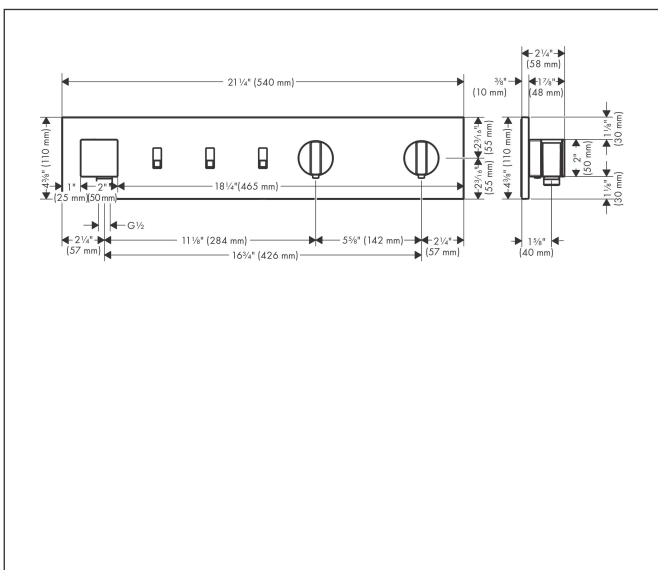

Brand AXOR
Art. Name **AXOR ShowerComposition** Thermostatic Module Trim for 3 Functions
Art. Nr. 12572341
Product Finish brushed black chrome
Pos. 1

Product Picture

Features

- Outlets may be operated simultaneously
- Sliding movement of handle for switching water on and off
- temperature and water flow control
- Depending on volume flow and installation situation approx. 50% flow rate reduction and integrated shut off function
- Thermostatic cartridge, Start/stop cartridge
- Flow with Restrictor: 1.75 GPM (6.6 L/Min)
- Flow without Restrictor: 5.7 GPM (21.5 L/Min)
- Anti-scald 100° safety stop
- For shower hoses with a cylindrical nut

Drawing

Technology