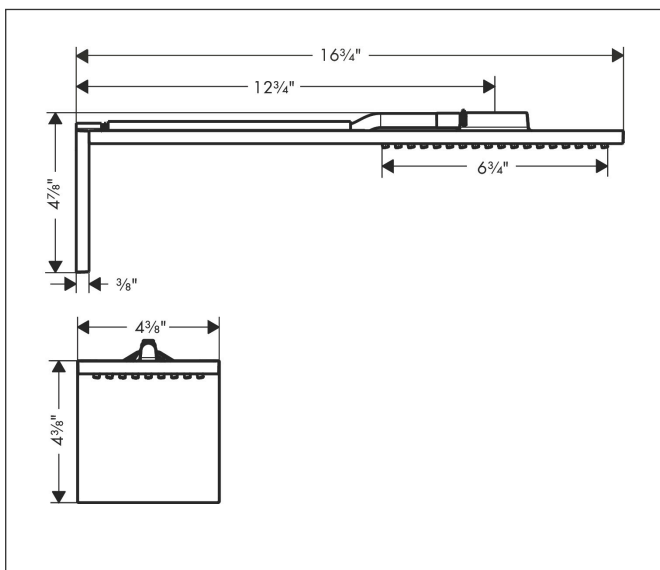

Brand AXOR
 Art. Name **AXOR ShowerComposition** 1-Jet Showerhead Module, 2.5 GPM
 Art. Nr. 12592251
 Product Finish brushed gold optic
 Pos. 17

Product Picture

Features

- Shower head size: 4 3/8 x 8 5/8"
- Spray modes: PowderRain
- Flow: 2.5 GPM (9.5 L/Min)
- Mounting type: Concealed installation
- Connection type: basic set

Drawing

Technology

Spray Types