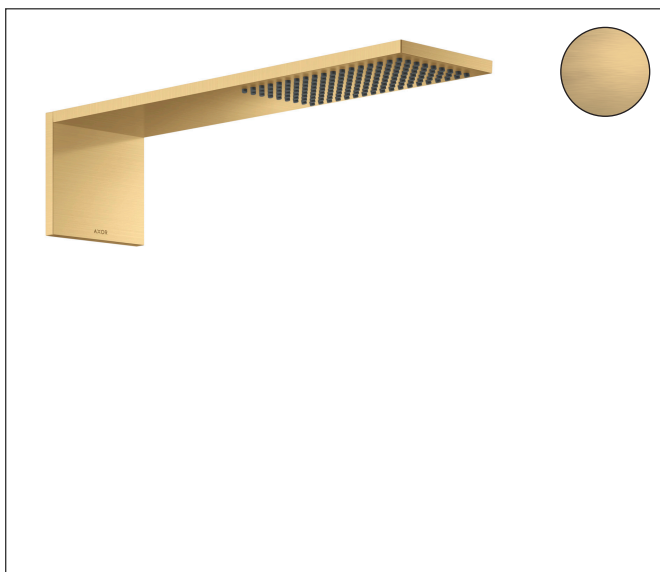

Brand AXOR
 Art. Name **AXOR ShowerComposition** 1-Jet Showerhead Module, 2.5 GPM
 Art. Nr. 12592251
 Product Finish brushed gold optic
 Pos. 17

Product Picture

Features

- Shower head size: 4 3/8 x 8 5/8"
- Spray modes: PowderRain
- Flow: 2.5 GPM (9.5 L/Min)
- Mounting type: Concealed installation
- Connection type: basic set

Drawing

Technology

Spray Types