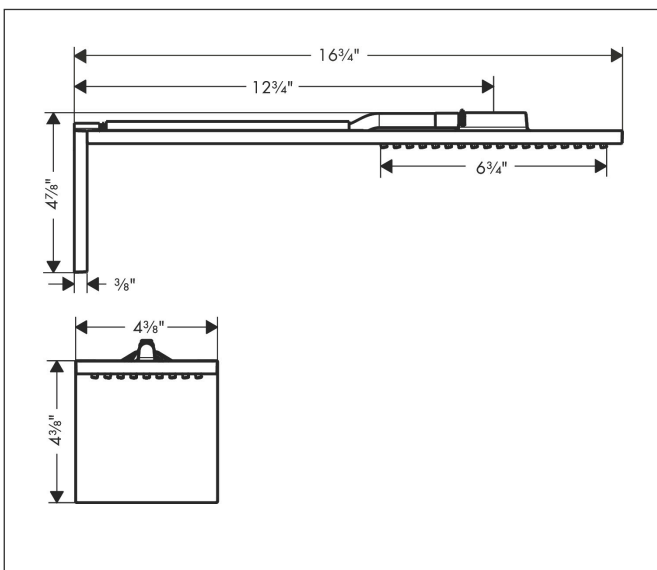

Brand AXOR
 Art. Name **AXOR ShowerComposition** 1-Jet Showerhead Module, 2.5 GPM
 Art. Nr. 12592341
 Product Finish brushed black chrome
 Pos. 18

Product Picture

Features

- Shower head size: 4 3/8 x 8 5/8"
- Spray modes: PowderRain
- Flow: 2.5 GPM (9.5 L/Min)
- Mounting type: Concealed installation
- Connection type: basic set

Drawing

Technology

Spray Types