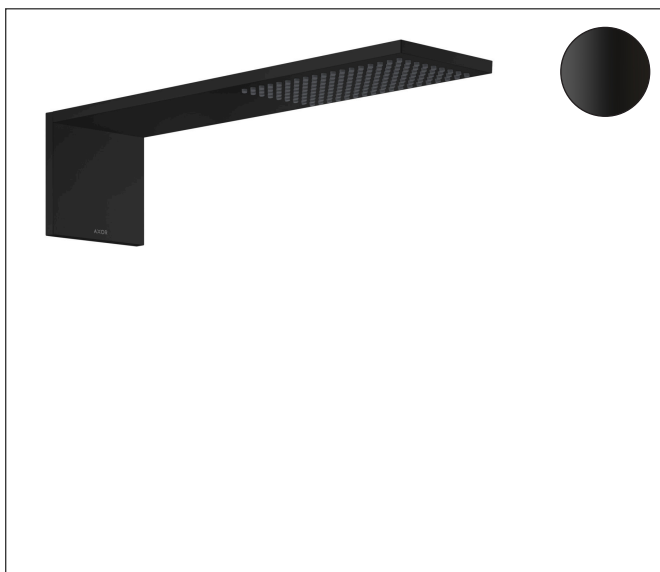

Brand AXOR
 Art. Name **AXOR ShowerComposition** 1-Jet Showerhead Module, 2.5 GPM
 Art. Nr. 12592671
 Product Finish Matte Black
 Pos. 19

Product Picture

Features

- Shower head size: 4 3/8 x 8 5/8"
- Spray modes: PowderRain
- Flow: 2.5 GPM (9.5 L/Min)
- Mounting type: Concealed installation
- Connection type: basic set