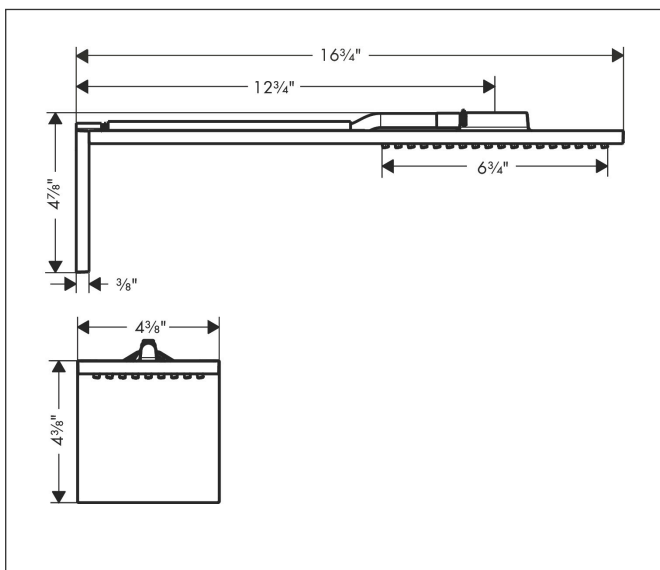

Brand AXOR
 Art. Name **AXOR ShowerComposition** 1-Jet Showerhead Module, 2.5 GPM
 Art. Nr. 12592671
 Product Finish Matte Black
 Pos. 19

Product Picture

Features

- Shower head size: 4 3/8 x 8 5/8"
- Spray modes: PowderRain
- Flow: 2.5 GPM (9.5 L/Min)
- Mounting type: Concealed installation
- Connection type: basic set

Drawing

Technology

Spray Types