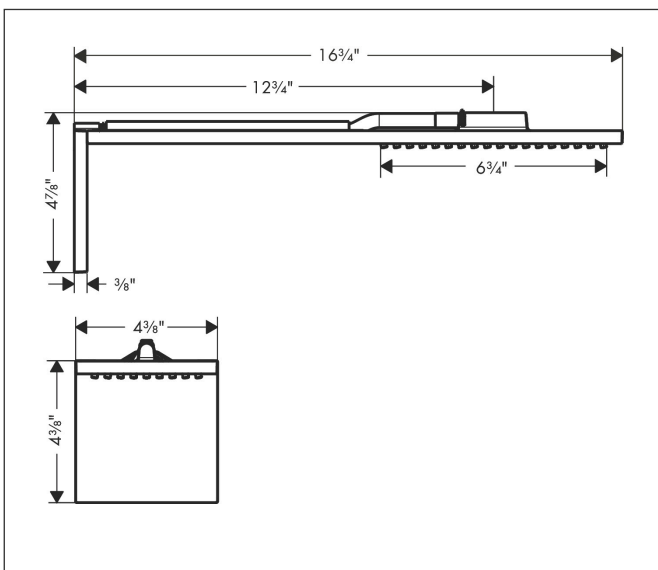

Brand AXOR
 Art. Name **AXOR ShowerComposition** 1-Jet Showerhead Module, 2.5 GPM
 Art. Nr. 12592821
 Product Finish brushed nickel
 Pos. 20

Product Picture

Features

- Shower head size: 4 3/8 x 8 5/8"
- Spray modes: PowderRain
- Flow: 2.5 GPM (9.5 L/Min)
- Mounting type: Concealed installation
- Connection type: basic set

Drawing

Technology

Spray Types