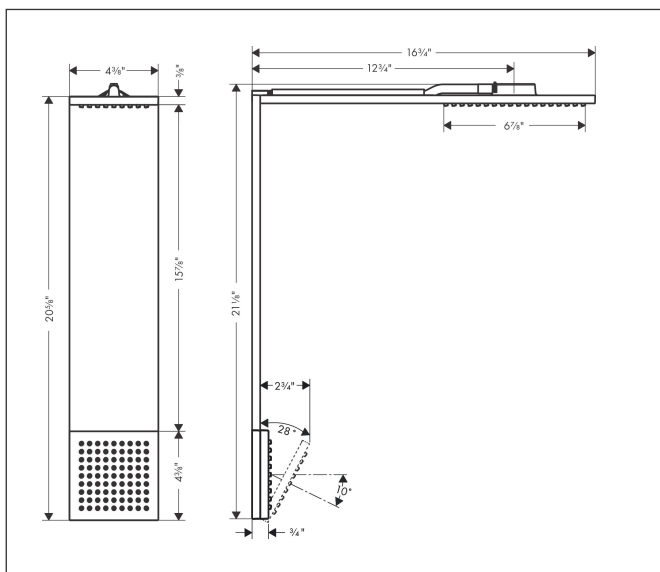

Drawing

Technology

Spray Types