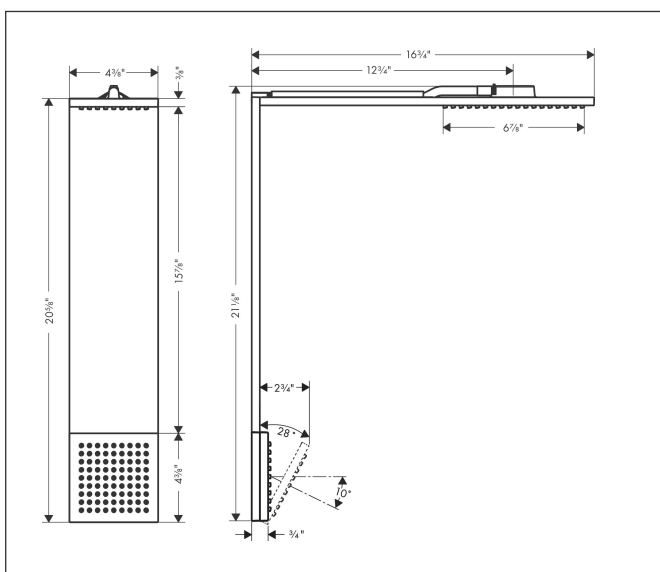

Brand AXOR
 Art. Name **AXOR ShowerComposition** 1-Jet Shower Module and Shoulder Shower, 2.5 GPM
 Art. Nr. 12593341
 Product Finish brushed black chrome
 Pos. 23

Product Picture

Features

- Consists of: Showerhead, shoulder shower, thermostatic module
- Shower head size: 4 3/8 x 8 5/8"
- Projection: 16.69"
- Spray type overhead shower: PowderRain
- Material spray disc: Metal
- Spraytype shoulder shower: PowderRain
- Flow: 2.5 GPM (9.5 L/Min)
- Connection type: basic set
- Shower arm length: 12.75"

Drawing

Technology

Spray Types