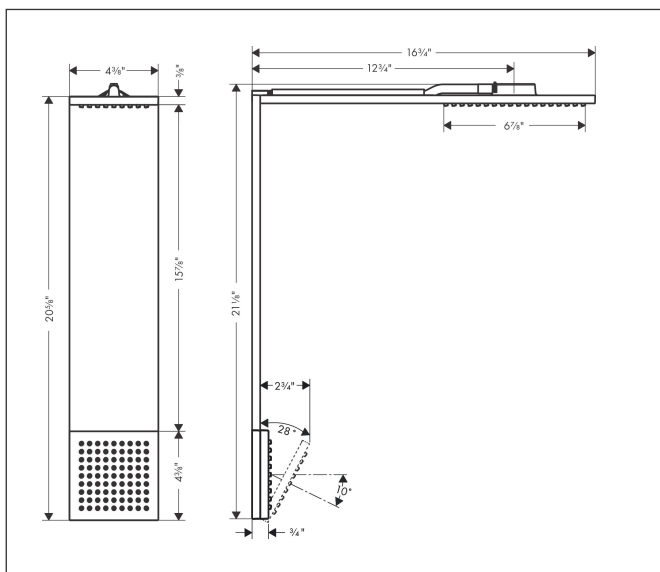

Brand AXOR
 Art. Name **AXOR ShowerComposition** 1-Jet Shower Module and Shoulder Shower, 2.5 GPM
 Art. Nr. 12593671
 Product Finish Matte Black
 Pos. 24

Product Picture

Features

- Consists of: Showerhead, shoulder shower, thermostatic module
- Shower head size: 4 3/8 x 8 5/8"
- Projection: 16.69"
- Spray type overhead shower: PowderRain
- Material spray disc: Metal
- Spraytype shoulder shower: PowderRain
- Flow: 2.5 GPM (9.5 L/Min)
- Connection type: basic set
- Shower arm length: 12.75"

Drawing

Technology

Spray Types