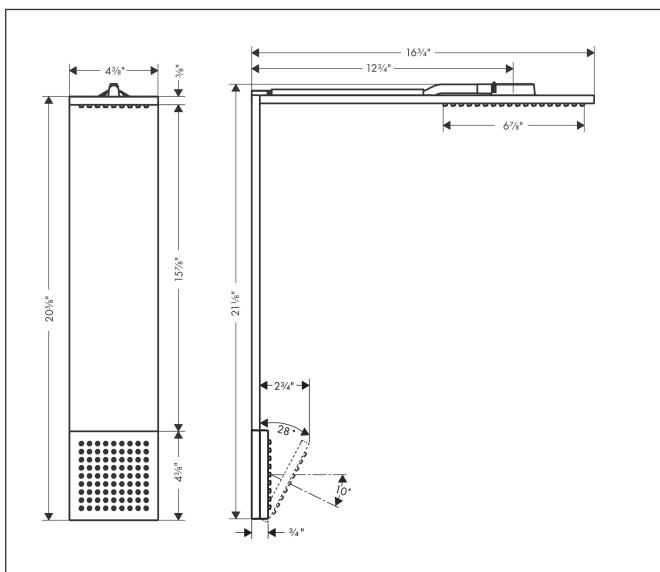

Brand AXOR
 Art. Name **AXOR ShowerComposition** 1-Jet Shower Module and Shoulder Shower, 2.5 GPM
 Art. Nr. 12593821
 Product Finish brushed nickel
 Pos. 25

Product Picture

Features

- Consists of: Showerhead, shoulder shower, thermostatic module
- Shower head size: 4 3/8 x 8 5/8"
- Projection: 16.69"
- Spray type overhead shower: PowderRain
- Material spray disc: Metal
- Spraytype shoulder shower: PowderRain
- Flow: 2.5 GPM (9.5 L/Min)
- Connection type: basic set
- Shower arm length: 12.75"

Drawing

Technology

Spray Types