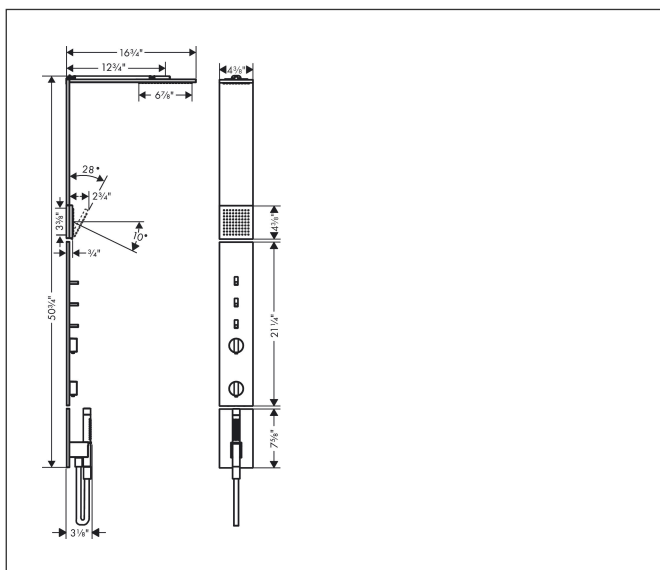

Drawing

Technology

Spray Types