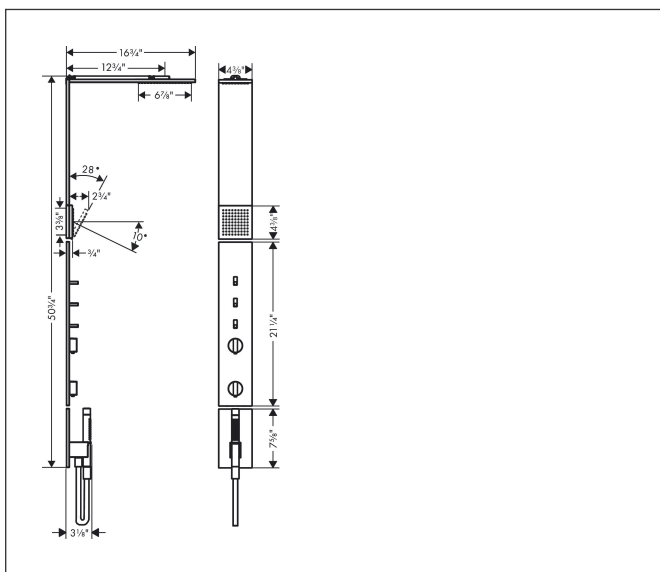

Drawing

Technology

Spray Types