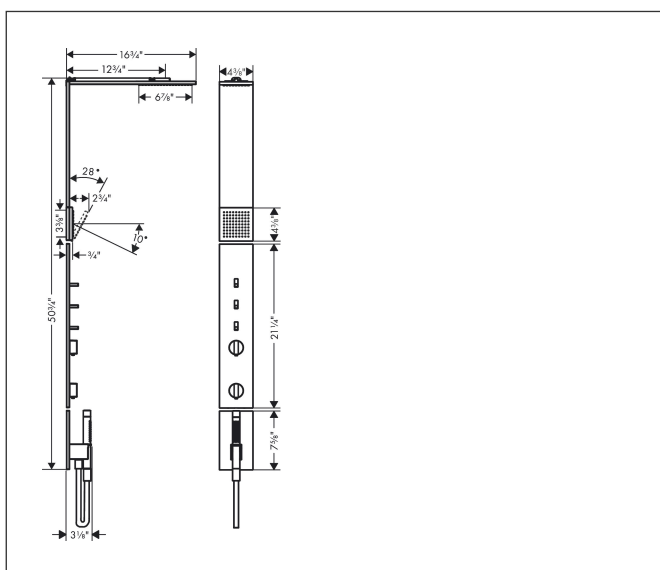

Brand AXOR
 Art. Name **AXOR ShowerComposition** Shower Column Set, 2.5 GPM
 Art. Nr. 12595671
 Product Finish Matte Black
 Pos. 34

Product Picture

Features

- Consists of: Showerhead, shoulder shower, thermostatic shower mixer, shower hose, hand shower, shower holder
- Flow rate of shoulder shower at 3 bar: 2.5 GPM (9.5 L/Min)
- Flow rate of hand shower at 3 bar: 2.5 GPM (9.5 L/Min)
- Flow: 2.5 GPM (9.5 L/Min)
- Projection: 16.73"
- Use of outlets: Outlets may be operated simultaneously

Drawing

Technology

Spray Types