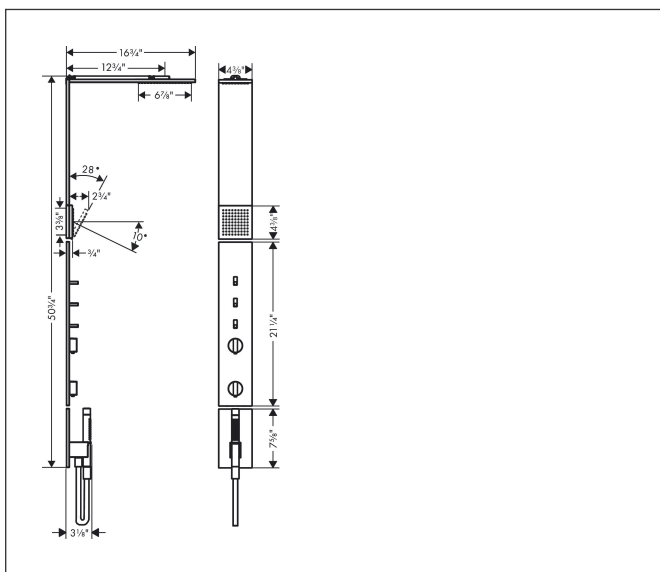

Brand AXOR
 Art. Name **AXOR ShowerComposition** Shower Column Set, 2.5 GPM
 Art. Nr. 12595821
 Product Finish brushed nickel
 Pos. 35

Product Picture

Features

- Consists of: Showerhead, shoulder shower, thermostatic shower mixer, shower hose, hand shower, shower holder
- Flow rate of shoulder shower at 3 bar: 2.5 GPM (9.5 L/Min)
- Flow rate of hand shower at 3 bar: 2.5 GPM (9.5 L/Min)
- Flow: 2.5 GPM (9.5 L/Min)
- Projection: 16.73"
- Use of outlets: Outlets may be operated simultaneously

Drawing

Technology

Spray Types