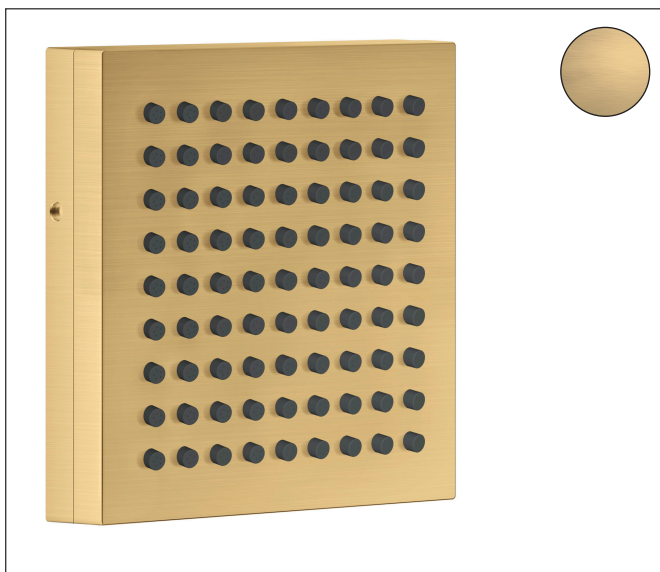

Brand AXOR
 Art. Name **AXOR ShowerComposition** Body Spray/Shoulder Shower with Powder Rain,
 2.5 GPM
 Art. Nr. 12596251
 Product Finish brushed gold optic
 Pos. 37

Product Picture

Features

- Shower head size: 4.33" x 4.33"
- Flow: 2.5 GPM (9.5 L/Min)
- Material: Metal
- Connection type: basic set

Drawing

Technology

Spray Types