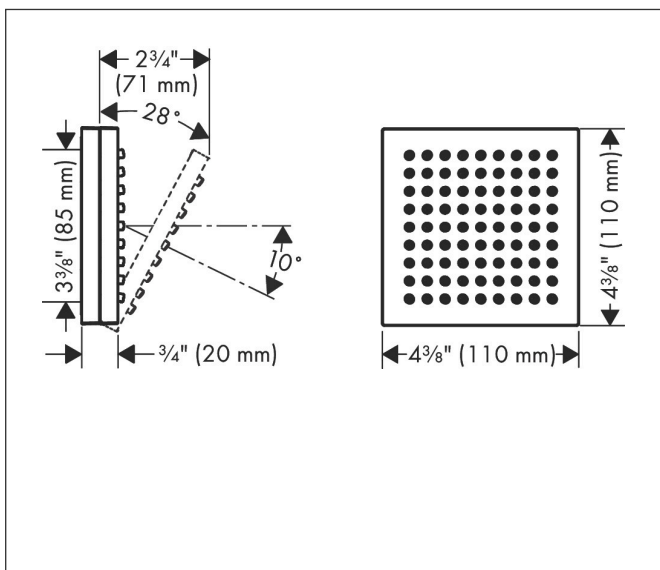

Brand AXOR
 Art. Name **AXOR ShowerComposition** Body Spray/Shoulder Shower with Powder Rain,
 2.5 GPM
 Art. Nr. 12596251
 Product Finish brushed gold optic
 Pos. 37

Product Picture

Features

- Shower head size: 4.33" x 4.33"
- Flow: 2.5 GPM (9.5 L/Min)
- Material: Metal
- Connection type: basic set

Drawing

Technology

Spray Types