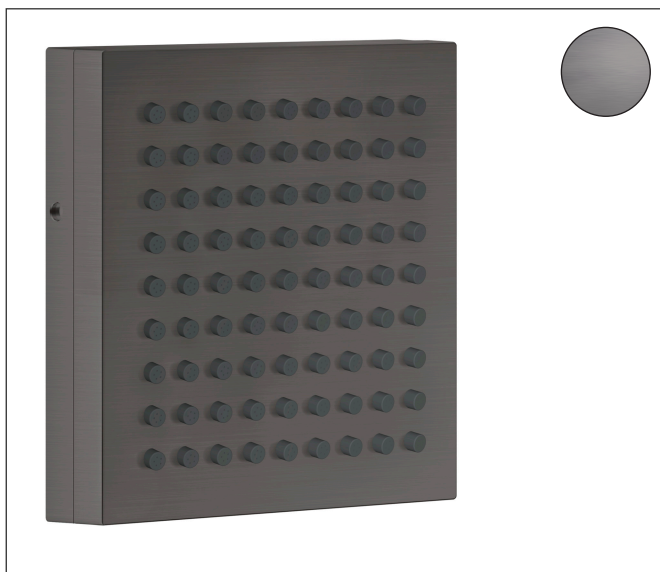

Brand AXOR
 Art. Name **AXOR ShowerComposition** Body Spray/Shoulder Shower with Powder Rain,
 2.5 GPM
 Art. Nr. 12596341
 Product Finish brushed black chrome
 Pos. 38

Product Picture

Features

- Shower head size: 4.33" x 4.33"
- Flow: 2.5 GPM (9.5 L/Min)
- Material: Metal
- Connection type: basic set

Drawing

Technology

Spray Types