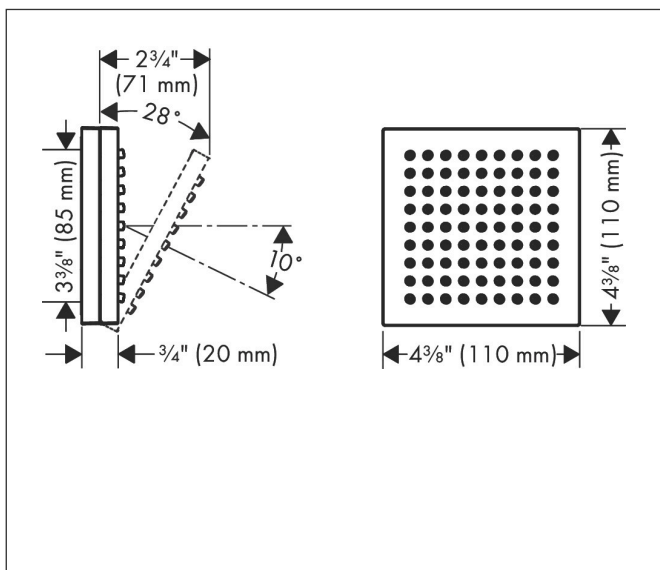

Brand AXOR
 Art. Name **AXOR ShowerComposition** Body Spray/Shoulder Shower with Powder Rain,
 2.5 GPM
 Art. Nr. 12596341
 Product Finish brushed black chrome
 Pos. 38

Product Picture

Features

- Shower head size: 4.33" x 4.33"
- Flow: 2.5 GPM (9.5 L/Min)
- Material: Metal
- Connection type: basic set

Drawing

Technology

Spray Types