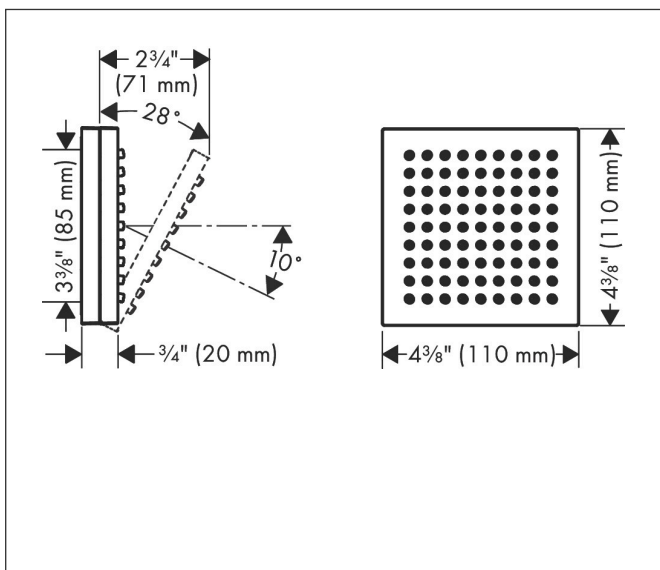

Brand	AXOR
Art. Name	AXOR ShowerComposition Body Spray/Shoulder Shower with Powder Rain, 2.5 GPM
Art. Nr.	12596671
Product Finish	Matte Black
Pos.	39

Product Picture

Features

- Shower head size: 4.33" x 4.33"
- Flow: 2.5 GPM (9.5 L/Min)
- Material: Metal
- Connection type: basic set

Drawing

Technology

Spray Types