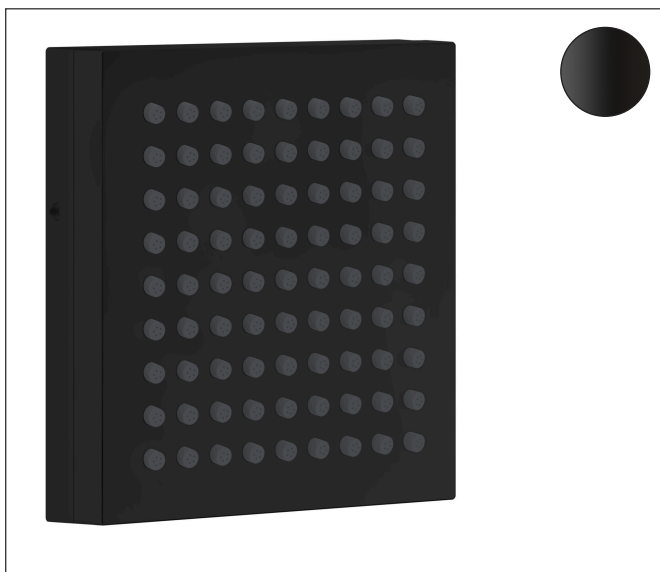

Brand	AXOR
Art. Name	AXOR ShowerComposition Body Spray/Shoulder Shower with Powder Rain, 2.5 GPM
Art. Nr.	12596671
Product Finish	Matte Black
Pos.	39

Product Picture

Features

- Shower head size: 4.33" x 4.33"
- Flow: 2.5 GPM (9.5 L/Min)
- Material: Metal
- Connection type: basic set