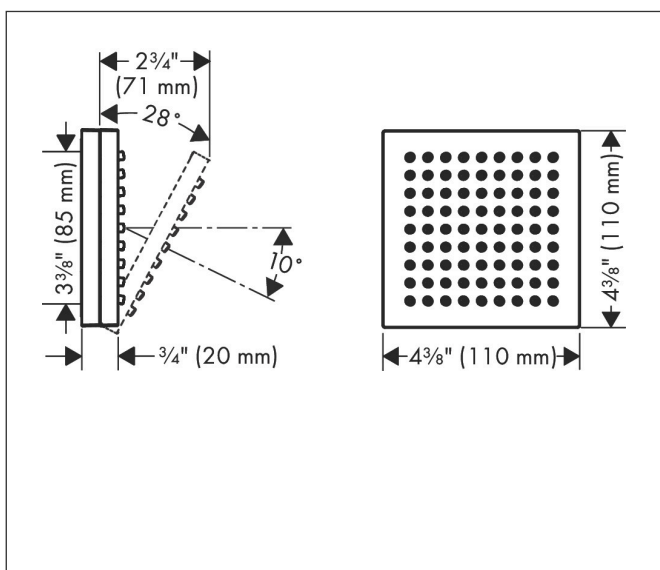

Brand AXOR
 Art. Name **AXOR ShowerComposition** Body Spray/Shoulder Shower with Powder Rain,
 2.5 GPM
 Art. Nr. 12596821
 Product Finish brushed nickel
 Pos. 40

Product Picture

Features

- Shower head size: 4.33" x 4.33"
- Flow: 2.5 GPM (9.5 L/Min)
- Material: Metal
- Connection type: basic set

Drawing

Technology

Spray Types