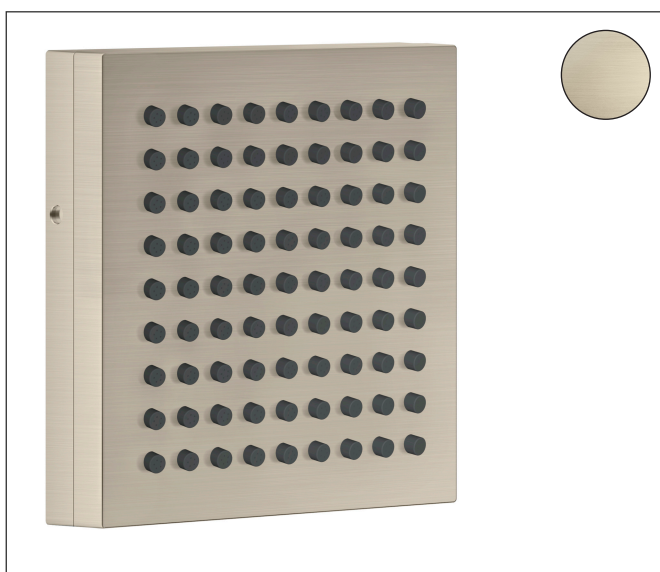

Brand AXOR
 Art. Name **AXOR ShowerComposition** Body Spray/Shoulder Shower with Powder Rain,
 2.5 GPM
 Art. Nr. 12596821
 Product Finish brushed nickel
 Pos. 40

Product Picture

Features

- Shower head size: 4.33" x 4.33"
- Flow: 2.5 GPM (9.5 L/Min)
- Material: Metal
- Connection type: basic set

Drawing

Technology

Spray Types