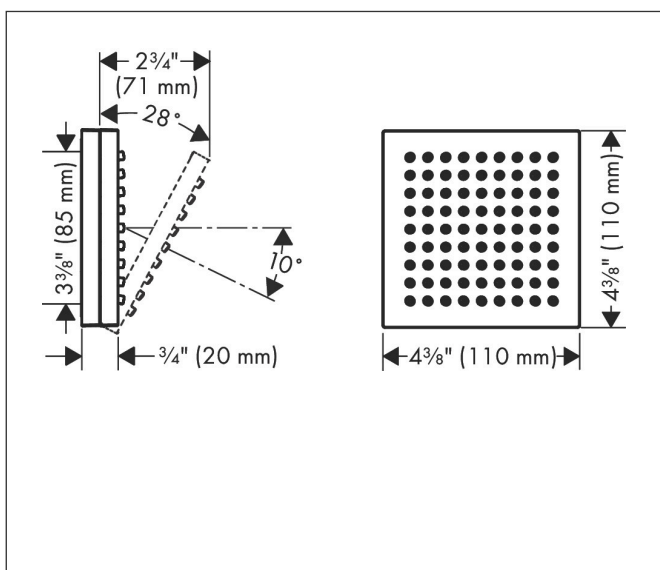

Brand AXOR
 Art. Name **AXOR ShowerComposition** Body Spray/Shoulder Shower with Powder Rain,
 1.5 GPM
 Art. Nr. 12597251
 Product Finish brushed gold optic
 Pos. 42

Product Picture

Features

- Shower head size: 4.33" x 4.33"
- Flow: 1.5 GPM (5.7 L/Min)
- Material: Metal
- Connection type: basic set

Drawing

Technology

Spray Types