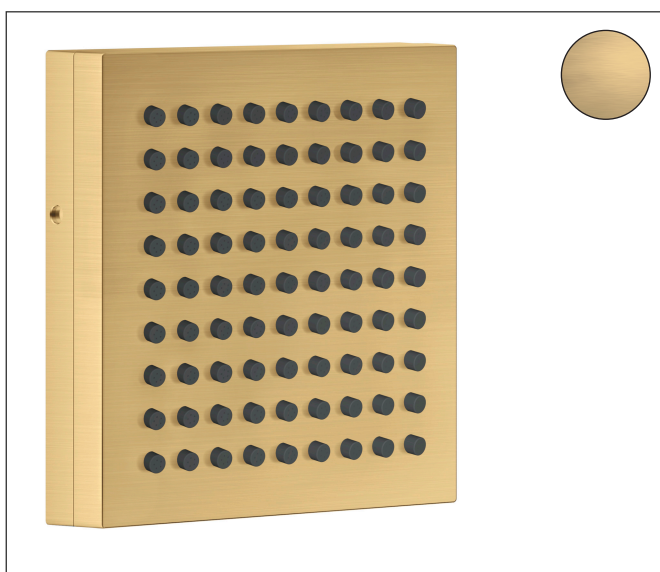

Brand AXOR
 Art. Name **AXOR ShowerComposition** Body Spray/Shoulder Shower with Powder Rain,
 1.5 GPM
 Art. Nr. 12597251
 Product Finish brushed gold optic
 Pos. 42

Product Picture

Features

- Shower head size: 4.33" x 4.33"
- Flow: 1.5 GPM (5.7 L/Min)
- Material: Metal
- Connection type: basic set

Drawing

Technology

Spray Types