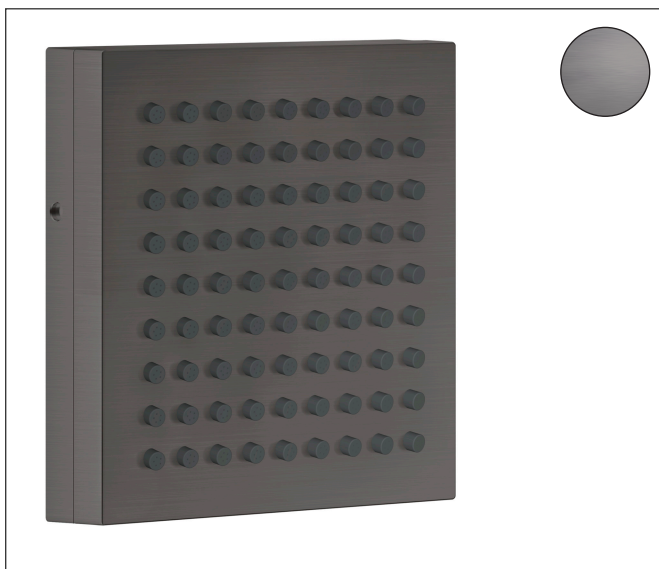

Brand AXOR
 Art. Name **AXOR ShowerComposition** Body Spray/Shoulder Shower with Powder Rain,
 1.5 GPM
 Art. Nr. 12597341
 Product Finish brushed black chrome
 Pos. 43

Product Picture

Features

- Shower head size: 4.33" x 4.33"
- Flow: 1.5 GPM (5.7 L/Min)
- Material: Metal
- Connection type: basic set

Drawing

Technology

Spray Types