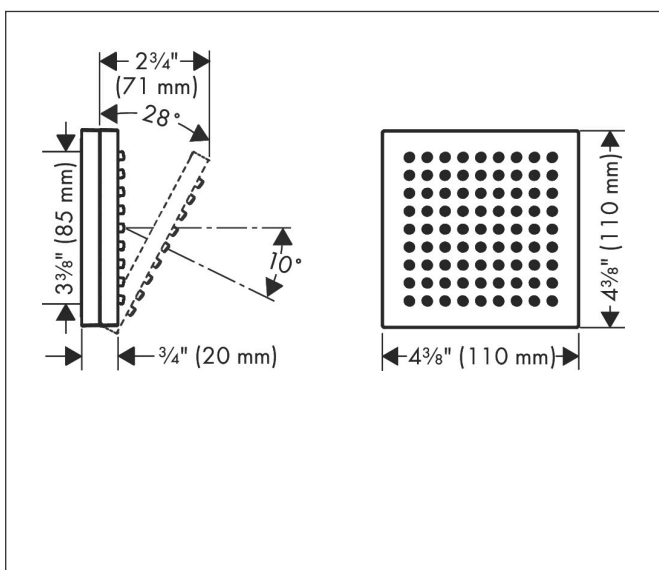

Brand AXOR
 Art. Name **AXOR ShowerComposition** Body Spray/Shoulder Shower with Powder Rain,
 1.5 GPM
 Art. Nr. 12597341
 Product Finish brushed black chrome
 Pos. 43

Product Picture

Features

- Shower head size: 4.33" x 4.33"
- Flow: 1.5 GPM (5.7 L/Min)
- Material: Metal
- Connection type: basic set

Drawing

Technology

Spray Types