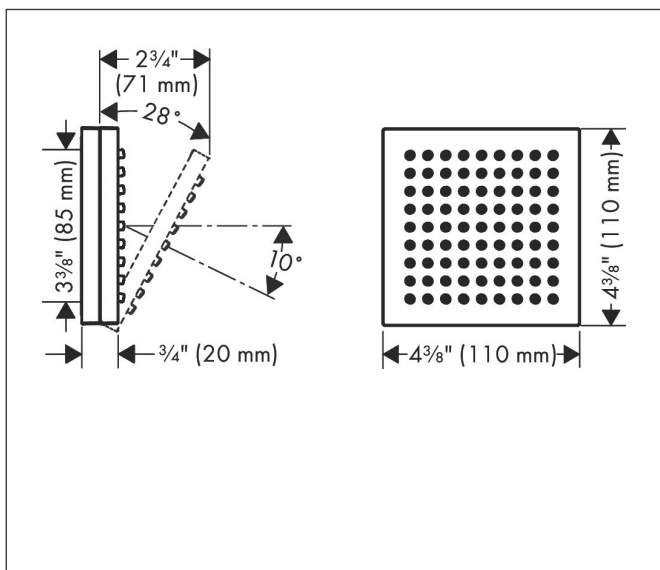

Brand AXOR
 Art. Name **AXOR ShowerComposition** Body Spray/Shoulder Shower with Powder Rain,
 1.5 GPM
 Art. Nr. 12597671
 Product Finish Matte Black
 Pos. 44

Product Picture

Features

- Shower head size: 4.33" x 4.33"
- Flow: 1.5 GPM (5.7 L/Min)
- Material: Metal
- Connection type: basic set

Drawing

Technology

Spray Types