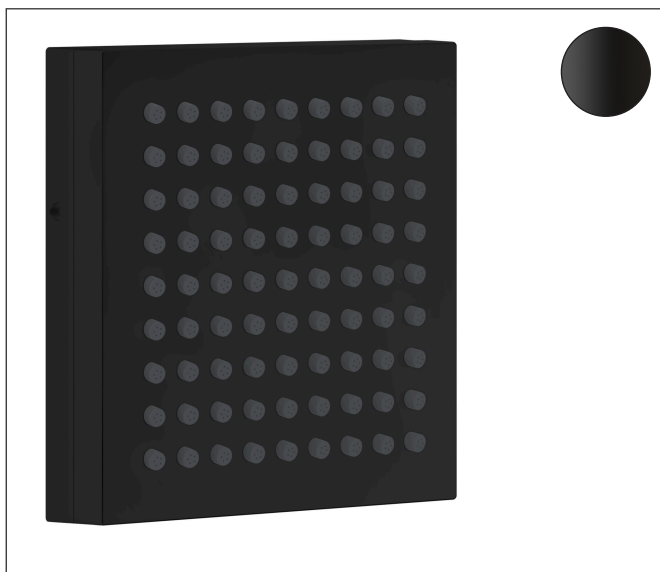

Brand AXOR
 Art. Name **AXOR ShowerComposition** Body Spray/Shoulder Shower with Powder Rain,
 1.5 GPM
 Art. Nr. 12597671
 Product Finish Matte Black
 Pos. 44

Product Picture

Features

- Shower head size: 4.33" x 4.33"
- Flow: 1.5 GPM (5.7 L/Min)
- Material: Metal
- Connection type: basic set