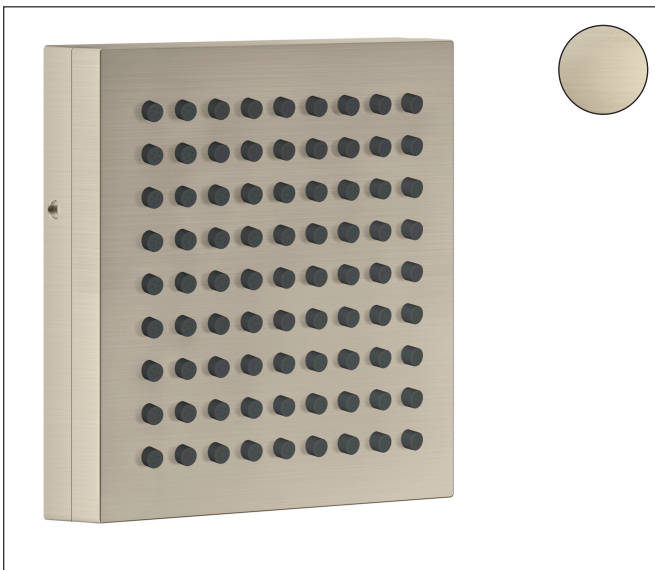

Brand AXOR
 Art. Name **AXOR ShowerComposition** Body Spray/Shoulder Shower with Powder Rain,
 1.5 GPM
 Art. Nr. 12597821
 Product Finish brushed nickel
 Pos. 45

Product Picture

Features

- Shower head size: 4.33" x 4.33"
- Flow: 1.5 GPM (5.7 L/Min)
- Material: Metal
- Connection type: basic set

Drawing

Technology

Spray Types