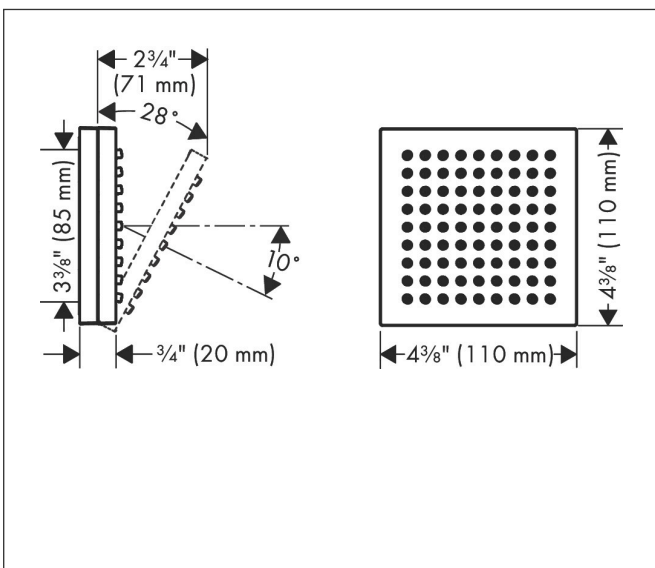

Brand AXOR
 Art. Name **AXOR ShowerComposition** Body Spray/Shoulder Shower with Powder Rain,
 1.5 GPM
 Art. Nr. 12597821
 Product Finish brushed nickel
 Pos. 45

Product Picture

Features

- Shower head size: 4.33" x 4.33"
- Flow: 1.5 GPM (5.7 L/Min)
- Material: Metal
- Connection type: basic set

Drawing

Technology

Spray Types