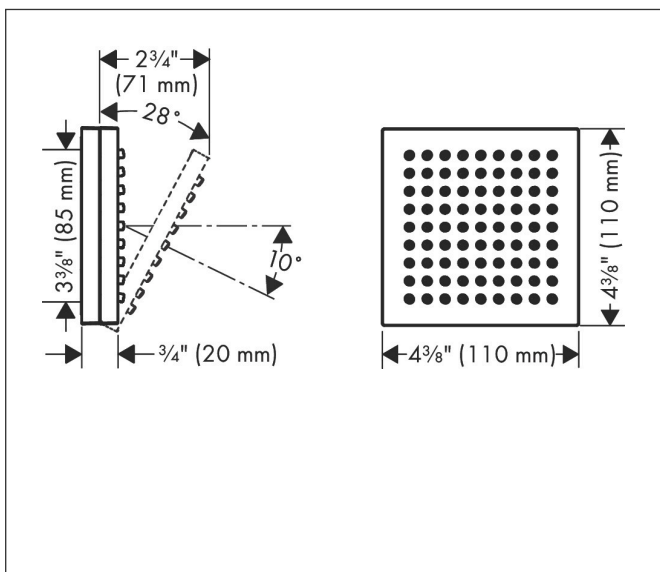

Brand AXOR
 Art. Name **AXOR ShowerComposition** Body Spray/Shoulder Shower with Powder Rain,
 1.75 GPM
 Art. Nr. 12598251
 Product Finish brushed gold optic
 Pos. 47

Product Picture

Features

- Shower head size: 4.33" x 4.33"
- Flow: 1.75 GPM (6.6 L/Min)
- Material: Metal
- Connection type: basic set

Drawing

Technology

Spray Types