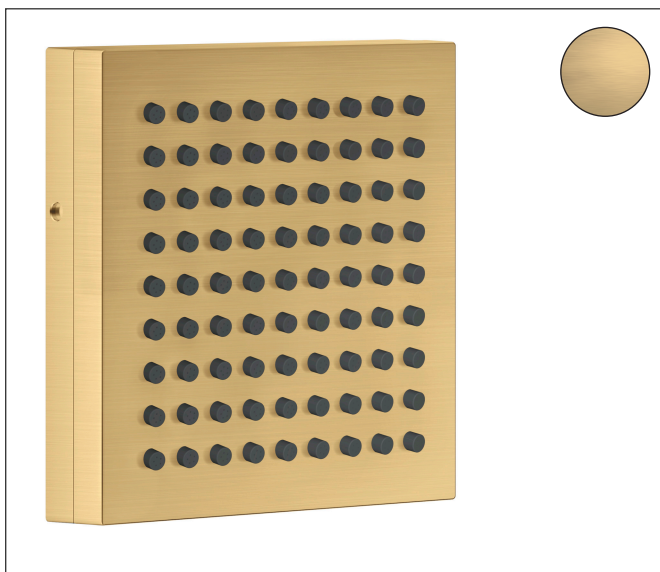

Brand AXOR
 Art. Name **AXOR ShowerComposition** Body Spray/Shoulder Shower with Powder Rain,
 1.75 GPM
 Art. Nr. 12598251
 Product Finish brushed gold optic
 Pos. 47

Product Picture

Features

- Shower head size: 4.33" x 4.33"
- Flow: 1.75 GPM (6.6 L/Min)
- Material: Metal
- Connection type: basic set

Drawing

Technology

Spray Types