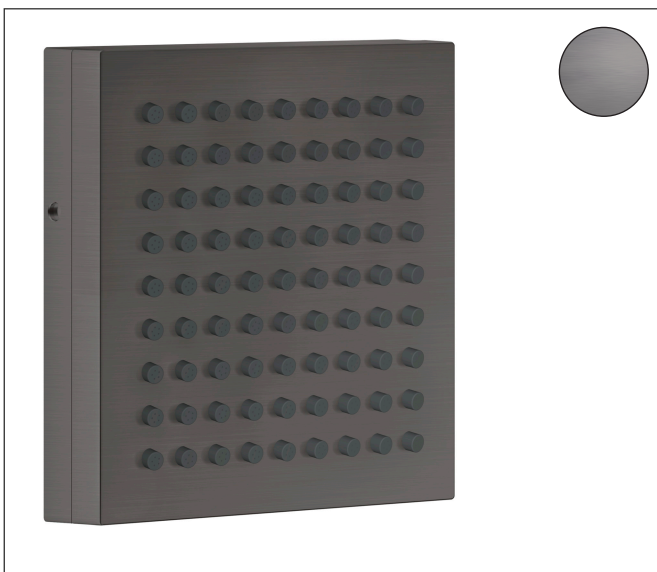

Brand AXOR  
 Art. Name **AXOR ShowerComposition** Body Spray/Shoulder Shower with Powder Rain,  
 1.75 GPM  
 Art. Nr. 12598341  
 Product Finish brushed black chrome  
 Pos. 48

## Product Picture

## Features

- Shower head size: 4.33" x 4.33"
- Flow: 1.75 GPM (6.6 L/Min)
- Material: Metal
- Connection type: basic set