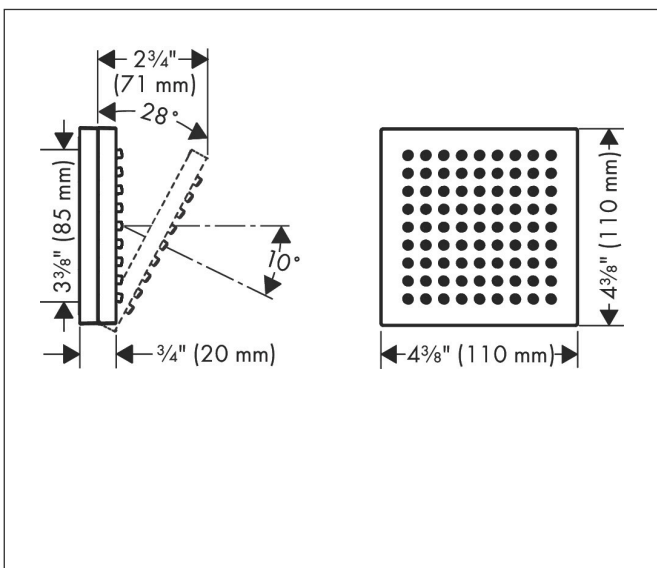

Drawing

Technology

Spray Types